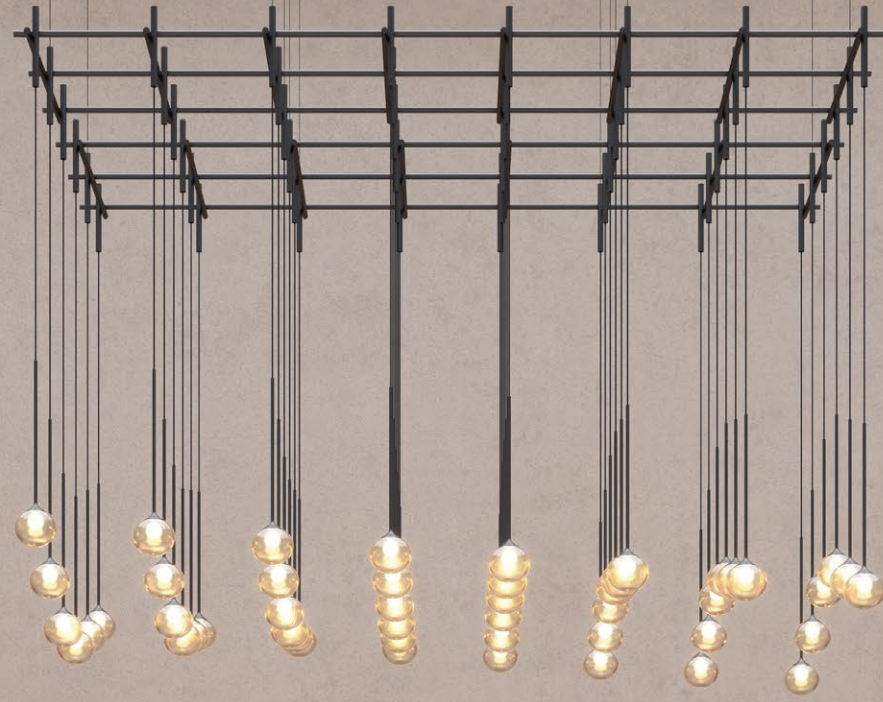

2017 — How to express a lot through a simple piece of furniture? The successful Aleta collection fuses functionality with comfort, rigorous lines with creativity. As in the entire Viccarbe collection, nothing is static: Metal or wooden structure? Seats with or without armrests? If creativity taught us something, it is that we should never give up freedom.

If creativity
taught us
something, it is
that we should
never give up
freedom

On the left, Aleta Lounge chair with brass structure. On this page Aleta Lounge chair and Shape low table

On these pages, Aleta Lounge chair with wooden base with and without arms