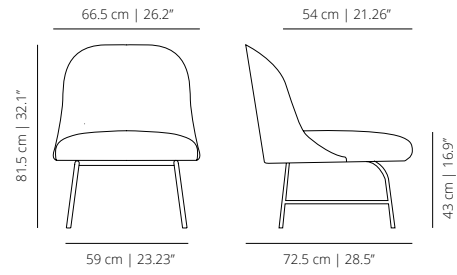

viccarbe

Aleta Lounge Chair

Designed by Jaime Hayon

Technical info - EN

V01

METAL BASE

ALBUME loung chair

WOODEN BASE