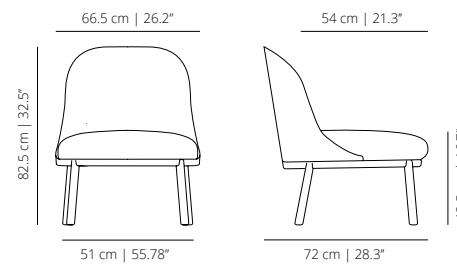

METAL BASE

ALBUME loung chair

WOODEN BASE

ALBUMA loung chair

ALBUME BR loung chair with armrest

ALBUMA BR loung chair with armrest

FINISHES

Upholstery

[Check upholstery samples.](#)

STRUCTURE

brass*

Powder coated

white
RAL 9003

black
RAL 9005

taupe
RAL 1019

*in metal base chair, bar stool and counter stool

Stained Wood

bleached
stained oak

matt
stained oak

cognac
stained oak

walnut
stained oak

ash
stained oak

TECHNICAL INFO

Welted seat and backrest moulded in plywood covered with expanded polyuretane foam.

Base options:

Metal base – Calibrated steel structure with brass finish or powder coated in thermoreinforced polyester in white, black, taupe or brass. Upholstery available in fabric or leather. Black or white glides with or without felt.

Wooden base – Base in solid oak wood stained with the finishes of our collection. Welted seat and backrest moulded in plywood. Expanded polyuretane foam. Upholstery available in fabric or leather. Plastic glides with or without felt.

CERTIFICATIONS

ANSI BIFMA X5.4-2012 and UNE-EN 16139:2013 vc 2015 (loung chair without armrest, wooden base lounge chair)

Classe 1IM - Ecopelle valencia de la ditta spradling - Approved by the Economy and Finance Ministry (*Omologato dal ministero dell' economia e delle finanze*)