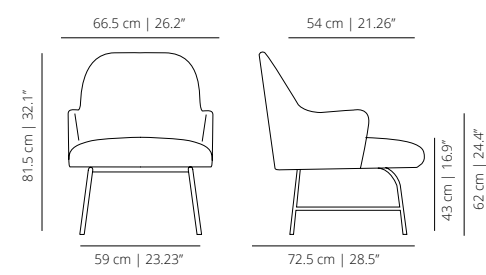

ALBUME BR loung chair with armrest