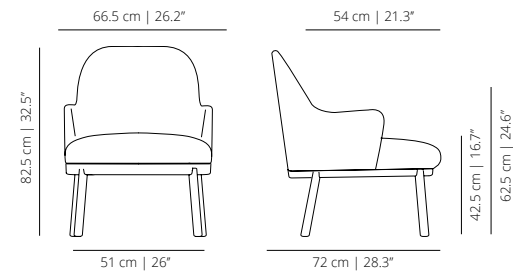

ALBUMA BR loung chair with armrest

FINISHES

Upholstery

[Check upholstery samples.](#)

STRUCTURE

brass*

Powder coated

white
RAL 9003

black
RAL 9005

taupe
RAL 1019

*in metal base chair, bar stool and counter stool

Stained Wood

bleached
stained oak

matt
stained oak

cognac
stained oak

walnut
stained oak

ash
stained oak

TECHNICAL INFO

Welted seat and backrest moulded in plywood covered with expanded polyuretane foam.

Base options:

Metal base – Calibrated steel structure with brass finish or powder coated in thermoreinforced polyester in white, black, taupe or brass. Upholstery available in fabric or leather. Black or white glides with or without felt.

Wooden base – Base in solid oak wood stained with the finishes of our collection. Welted seat and backrest moulded in plywood. Expanded polyuretane foam. Upholstery available in fabric or leather. Plastic glides with or without felt.

CERTIFICATIONS

ANSI BIFMA X5.4-2012 and UNE-EN 16139:2013 vc 2015 (loung chair without armrest, wooden base lounge chair)

Classe 1IM - Ecopelle valencia de la ditta spradling - Approved by the Economy and Finance Ministry (*Omologato dal ministero dell' economia e delle finanze*)