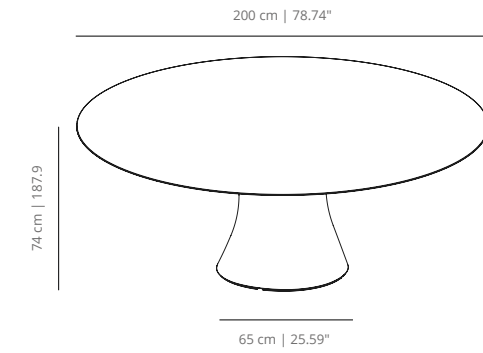

CAD100
table round 100 | 39³/₈

CAD120
table round 120 | 47¹/₄

CAD150
table round 150 | 59¹/₁₆

CAD180
table round 180 | 70⁵/₆₄

CAD200
table round 200 | 78⁴/₆₄

CAC70
table 70x70 | 27⁹/₁₆ x 27⁹/₁₆

CAC80
table 80x80 | 31¹/₂₀ x 31¹/₂₀

CAC90
table 90x90 | 35⁷/₁₆ x 35⁷/₁₆

CAC140
table 140x140 | 55¹/₈ x 55¹/₈

CAC240

table 240x120 | 91³¹/₆₄x47¹/₄

CAC300

table 300x150 | 118⁷/₆₄x59¹/₆₄

CAC500

table 500x150 | 196²⁷/₃₂x59¹/₆₄

Up to 4
D60 - D100 cm | D23.6" - D39.4"

Up to 4
70x70 - 90x90 cm | 27.6x27.6" - 35.4x35.4"

Up to 6
D120 cm | D47.24"

Up to 8
D150 - D180 cm | D59" - D70.9"

Up to 8
140x140 cm | 55.1x55.1"

Up to 8
240x120 cm | 94.5x47.24"

Up to 10
D200 cm | D78.74"

Up to 10
300x150 cm | 118.1x59.1"

Up to 16
500x150 cm | 196.85x59.1"

**Seats calculated using Aleta chair, might differ when choosing other models*

FINISHES

TABLETOPS MATERIALS

MDF - STAINED & LACQUERED