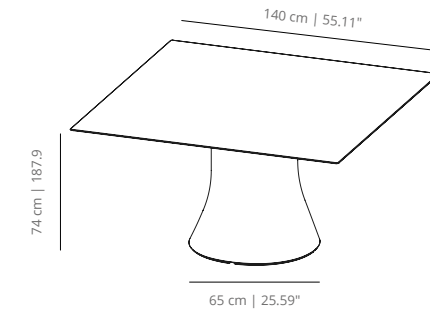

CAD100
table round 100 | 39³/₈

CAD120
table round 120 | 47¹/₄

CAD150
table round 150 | 59¹/₁₆

CAD180
table round 180 | 70⁵/₆₄

CAD200
table round 200 | 78⁴/₆₄

CAC70
table 70x70 | 27⁹/₁₆ x 27⁹/₁₆

CAC80
table 80x80 | 31¹/₂₀ x 31¹/₂₀

CAC90
table 90x90 | 35⁷/₁₆ x 35⁷/₁₆

CAC140
table 140x140 | 55¹/₈ x 55¹/₈

CAC240

table 240x120 | 91³¹/₆₄x47¹/₄

CAC300

table 300x150 | 118⁷/₆₄x59¹/₆₄

CAC500

table 500x150 | 196²⁷/₃₂x59¹/₆₄

Up to 4
D60 - D100 cm | D23.6" - D39.4"

Up to 4
70x70 - 90x90 cm | 27.6x27.6" - 35.4x35.4"

Up to 6
D120 cm | D47.24"

Up to 8
D150 - D180 cm | D59" - D70.9"

Up to 8
140x140 cm | 55.1x55.1"

Up to 8
240x120 cm | 94.5x47.24"

Up to 10
D200 cm | D78.74"

Up to 10
300x150 cm | 118.1x59.1"

Up to 16
500x150 cm | 196.85x59.1"

**Seats calculated using Aleta chair, might differ when choosing other models*

FINISHES

TABLETOPS MATERIALS

MDF - STAINED & LACQUERED