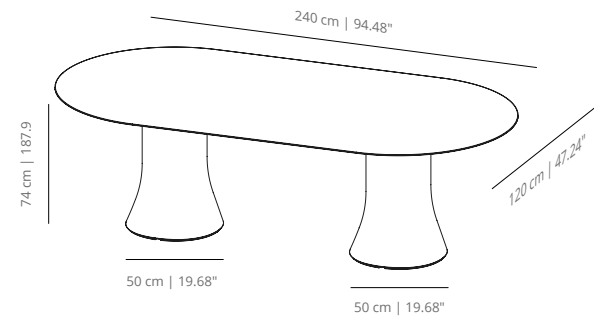

CAD100
table round 100 | 39³/₈

CAD120
table round 120 | 47¹/₄

CAD150
table round 150 | 59¹/₁₆

CAD180
table round 180 | 70⁵/₆₄

CAD200
table round 200 | 78⁴/₆₄

CAC70
table 70x70 | 27⁹/₁₆ x 27⁹/₁₆

CAC80
table 80x80 | 31¹/₂₀ x 31¹/₂₀

CAC90
table 90x90 | 35⁷/₁₆ x 35⁷/₁₆

CAC140
table 140x140 | 55¹/₈ x 55¹/₈

CAC240

table 240x120 | 91³¹/₆₄x47¹/₄

CAC300

table 300x150 | 118⁷/₆₄x59¹/₆₄

CAC500

table 500x150 | 196²⁷/₃₂x59¹/₆₄

Up to 4
D60 - D100 cm | D23.6" - D39.4"

Up to 4
70x70 - 90x90 cm | 27.6x27.6" - 35.4x35.4"

Up to 6
D120 cm | D47.24"

Up to 8
D150 - D180 cm | D59" - D70.9"

Up to 8
140x140 cm | 55.1x55.1"

Up to 8
240x120 cm | 94.5x47.24"

Up to 10
D200 cm | D78.74"

Up to 10
300x150 cm | 118.1x59.1"

Up to 16
500x150 cm | 196.85x59.1"

**Seats calculated using Aleta chair, might differ when choosing other models*

FINISHES

TABLETOPS MATERIALS

MDF - STAINED & LACQUERED