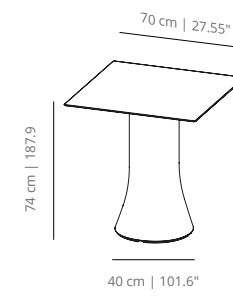

CAD100
table round 100 | 39³/₈

CAD120
table round 120 | 47¹/₄

CAD150
table round 150 | 59¹/₁₆

CAD180
table round 180 | 70⁵/₆₄

CAD200
table round 200 | 78⁴/₆₄

CAC70
table 70x70 | 27⁹/₁₆ x 27⁹/₁₆

CAC80
table 80x80 | 31¹/₂₀ x 31¹/₂₀

CAC90
table 90x90 | 35⁷/₁₆ x 35⁷/₁₆

CAC140
table 140x140 | 55¹/₈ x 55¹/₈

CAC240

table 240x120 | 91³¹/₆₄x47¹/₄

CAC300

table 300x150 | 118⁷/₆₄x59¹/₆₄

CAC500

table 500x150 | 196²⁷/₃₂x59¹/₆₄

Up to 4
D60 - D100 cm | D23.6" - D39.4"

Up to 4
70x70 - 90x90 cm | 27.6x27.6" - 35.4x35.4"

Up to 6
D120 cm | D47.24"

Up to 8
D150 - D180 cm | D59" - D70.9"

Up to 8
140x140 cm | 55.1x55.1"

Up to 8
240x120 cm | 94.5x47.24"

Up to 10
D200 cm | D78.74"

Up to 10
300x150 cm | 118.1x59.1"

Up to 16
500x150 cm | 196.85x59.1"

**Seats calculated using Aleta chair, might differ when choosing other models*

FINISHES

TABLETOPS MATERIALS

MDF - STAINED & LACQUERED