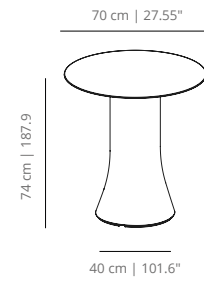

CAD70
table round 70 | 27⁶/₁₆