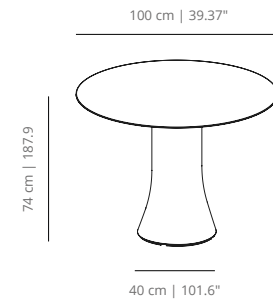

CAD100
table round 100 | 39³/₈

CAD120
table round 120 | 47¹/₄

CAD150
table round 150 | 59¹/₁₆

CAD180
table round 180 | 70⁵/₆₄

CAD200
table round 200 | 78⁴/₆₄

CAC70
table 70x70 | 27⁹/₁₆ x 27⁹/₁₆

CAC80
table 80x80 | 31¹/₂₀ x 31¹/₂₀

CAC90
table 90x90 | 35⁷/₁₆ x 35⁷/₁₆

CAC140
table 140x140 | 55¹/₈ x 55¹/₈

CAC240

table 240x120 | 91³¹/₆₄x47¹/₄

CAC300

table 300x150 | 118⁷/₆₄x59¹/₆₄

CAC500

table 500x150 | 196²⁷/₃₂x59¹/₆₄

Up to 4
D60 - D100 cm | D23.6" - D39.4"

Up to 4
70x70 - 90x90 cm | 27.6x27.6" - 35.4x35.4"

Up to 6
D120 cm | D47.24"

Up to 8
D150 - D180 cm | D59" - D70.9"

Up to 8
140x140 cm | 55.1x55.1"

Up to 8
240x120 cm | 94.5x47.24"

Up to 10
D200 cm | D78.74"

Up to 10
300x150 cm | 118.1x59.1"

Up to 16
500x150 cm | 196.85x59.1"

**Seats calculated using Aleta chair, might differ when choosing other models*

FINISHES

TABLETOPS MATERIALS

MDF - STAINED & LACQUERED