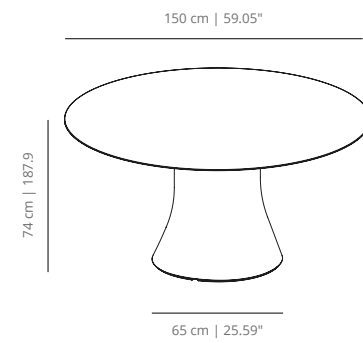

CAD100
table round 100 | 39³/₈

CAD120
table round 120 | 47¹/₄

CAD150
table round 150 | 59¹/₁₆

CAD180
table round 180 | 70⁵/₆₄

CAD200
table round 200 | 78⁴/₆₄

CAC70
table 70x70 | 27⁹/₁₆ x 27⁹/₁₆

CAC80
table 80x80 | 31¹/₂₀ x 31¹/₂₀

CAC90
table 90x90 | 35⁷/₁₆ x 35⁷/₁₆

CAC140
table 140x140 | 55¹/₈ x 55¹/₈

CAC240

table 240x120 | 91³¹/₆₄x47¹/₄

CAC300

table 300x150 | 118⁷/₆₄x59¹/₆₄

CAC500

table 500x150 | 196²⁷/₃₂x59¹/₆₄

Up to 4
D60 - D100 cm | D23.6" - D39.4"

Up to 4
70x70 - 90x90 cm | 27.6x27.6" - 35.4x35.4"

Up to 6
D120 cm | D47.24"

Up to 8
D150 - D180 cm | D59" - D70.9"

Up to 8
140x140 cm | 55.1x55.1"

Up to 8
240x120 cm | 94.5x47.24"

Up to 10
D200 cm | D78.74"

Up to 10
300x150 cm | 118.1x59.1"

Up to 16
500x150 cm | 196.85x59.1"

**Seats calculated using Aleta chair, might differ when choosing other models*

FINISHES

TABLETOPS MATERIALS

MDF - STAINED & LACQUERED