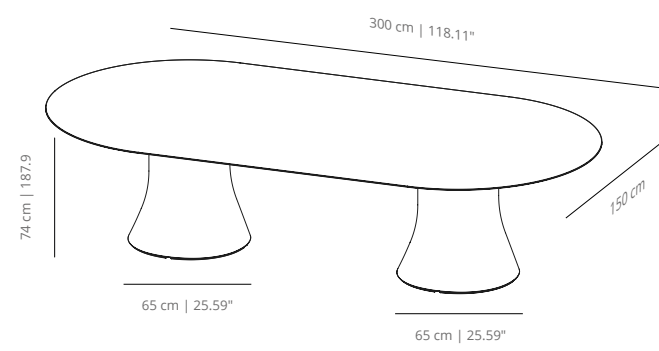

CAD100
table round 100 | 39³/₈

CAD120
table round 120 | 47¹/₄

CAD150
table round 150 | 59¹/₁₆

CAD180
table round 180 | 70⁵/₆₄

CAD200
table round 200 | 78⁴/₆₄

CAC70
table 70x70 | 27⁹/₁₆ x 27⁹/₁₆

CAC80
table 80x80 | 31¹/₂₀ x 31¹/₂₀

CAC90
table 90x90 | 35⁷/₁₆ x 35⁷/₁₆

CAC140
table 140x140 | 55¹/₈ x 55¹/₈

CAC240

table 240x120 | 91³¹/₆₄x47¹/₄

CAC300

table 300x150 | 118⁷/₆₄x59¹/₆₄

CAC500

table 500x150 | 196²⁷/₃₂x59¹/₆₄

Up to 4
D60 - D100 cm | D23.6" - D39.4"

Up to 4
70x70 - 90x90 cm | 27.6x27.6" - 35.4x35.4"

Up to 6
D120 cm | D47.24"

Up to 8
D150 - D180 cm | D59" - D70.9"

Up to 8
140x140 cm | 55.1x55.1"

Up to 8
240x120 cm | 94.5x47.24"

Up to 10
D200 cm | D78.74"

Up to 10
300x150 cm | 118.1x59.1"

Up to 16
500x150 cm | 196.85x59.1"

**Seats calculated using Aleta chair, might differ when choosing other models*

FINISHES

TABLETOPS MATERIALS

MDF - STAINED & LACQUERED