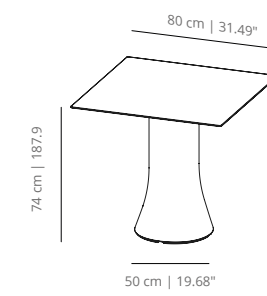

CAD100
table round 100 | 39³/₈

CAD120
table round 120 | 47¹/₄

CAD150
table round 150 | 59¹/₁₆

CAD180
table round 180 | 70⁵/₆₄

CAD200
table round 200 | 78⁴/₆₄

CAC70
table 70x70 | 27⁹/₁₆ x 27⁹/₁₆

CAC80
table 80x80 | 31¹/₂₀ x 31¹/₂₀

CAC90
table 90x90 | 35⁷/₁₆ x 35⁷/₁₆

CAC140
table 140x140 | 55¹/₈ x 55¹/₈

CAC240

table 240x120 | 91³¹/₆₄x47¹/₄

CAC300

table 300x150 | 118⁷/₆₄x59¹/₆₄

CAC500

table 500x150 | 196²⁷/₃₂x59¹/₆₄

Up to 4
D60 - D100 cm | D23.6" - D39.4"

Up to 4
70x70 - 90x90 cm | 27.6x27.6" - 35.4x35.4"

Up to 6
D120 cm | D47.24"

Up to 8
D150 - D180 cm | D59" - D70.9"

Up to 8
140x140 cm | 55.1x55.1"

Up to 8
240x120 cm | 94.5x47.24"

Up to 10
D200 cm | D78.74"

Up to 10
300x150 cm | 118.1x59.1"

Up to 16
500x150 cm | 196.85x59.1"

**Seats calculated using Aleta chair, might differ when choosing other models*

FINISHES

TABLETOPS MATERIALS

MDF - STAINED & LACQUERED