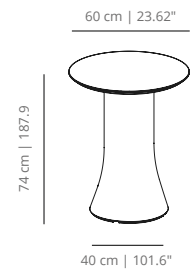

CAD60
table round 60 | 23⁵/₈