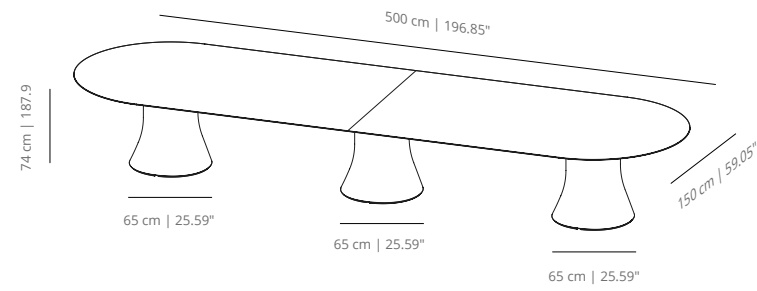

CAD100
table round 100 | 39³/₈

CAD120
table round 120 | 47¹/₄

CAD150
table round 150 | 59¹/₁₆

CAD180
table round 180 | 70⁵/₆₄

CAD200
table round 200 | 78⁴/₆₄

CAC70
table 70x70 | 27⁹/₁₆ x 27⁹/₁₆

CAC80
table 80x80 | 31¹/₂₀ x 31¹/₂₀

CAC90
table 90x90 | 35⁷/₁₆ x 35⁷/₁₆

CAC140
table 140x140 | 55¹/₈ x 55¹/₈

CAC240

table 240x120 | 91³¹/₆₄x47¹/₄

CAC300

table 300x150 | 118⁷/₆₄x59¹/₆₄

CAC500

table 500x150 | 196²⁷/₃₂x59¹/₆₄

Up to 4
D60 - D100 cm | D23.6" - D39.4"

Up to 4
70x70 - 90x90 cm | 27.6x27.6" - 35.4x35.4"

Up to 6
D120 cm | D47.24"

Up to 8
D150 - D180 cm | D59" - D70.9"

Up to 8
140x140 cm | 55.1x55.1"

Up to 8
240x120 cm | 94.5x47.24"

Up to 10
D200 cm | D78.74"

Up to 10
300x150 cm | 118.1x59.1"

Up to 16
500x150 cm | 196.85x59.1"

**Seats calculated using Aleta chair, might differ when choosing other models*

FINISHES

TABLETOPS MATERIALS

MDF - STAINED & LACQUERED