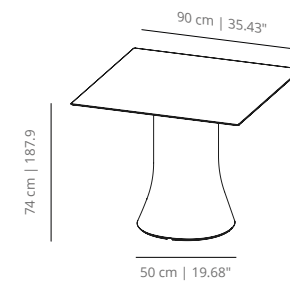

CAD100
table round 100 | 39³/₈

CAD120
table round 120 | 47¹/₄

CAD150
table round 150 | 59¹/₁₆

CAD180
table round 180 | 70⁵/₆₄

CAD200
table round 200 | 78⁴/₆₄

CAC70
table 70x70 | 27⁹/₁₆ x 27⁹/₁₆

CAC80
table 80x80 | 31¹/₂₀ x 31¹/₂₀

CAC90
table 90x90 | 35⁷/₁₆ x 35⁷/₁₆

CAC140
table 140x140 | 55¹/₈ x 55¹/₈

CAC240

table 240x120 | 91³¹/₆₄x47¹/₄

CAC300

table 300x150 | 118⁷/₆₄x59¹/₆₄

CAC500

table 500x150 | 196²⁷/₃₂x59¹/₆₄

Up to 4
D60 - D100 cm | D23.6" - D39.4"

Up to 4
70x70 - 90x90 cm | 27.6x27.6" - 35.4x35.4"

Up to 6
D120 cm | D47.24"

Up to 8
D150 - D180 cm | D59" - D70.9"

Up to 8
140x140 cm | 55.1x55.1"

Up to 8
240x120 cm | 94.5x47.24"

Up to 10
D200 cm | D78.74"

Up to 10
300x150 cm | 118.1x59.1"

Up to 16
500x150 cm | 196.85x59.1"

**Seats calculated using Aleta chair, might differ when choosing other models*

FINISHES

TABLETOPS MATERIALS

MDF - STAINED & LACQUERED