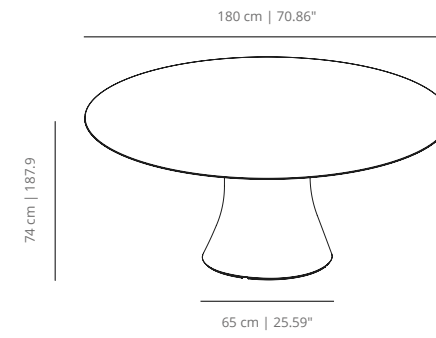

CAD100
table round 100 | 39³/₈

CAD120
table round 120 | 47¹/₄

CAD150
table round 150 | 59¹/₁₆

CAD180
table round 180 | 70⁵/₆₄

CAD200
table round 200 | 78⁴/₆₄

CAC70
table 70x70 | 27⁹/₁₆ x 27⁹/₁₆

CAC80
table 80x80 | 31¹/₂₀ x 31¹/₂₀

CAC90
table 90x90 | 35⁷/₁₆ x 35⁷/₁₆

CAC140
table 140x140 | 55¹/₈ x 55¹/₈

CAC240

table 240x120 | 91³¹/₆₄x47¹/₄

CAC300

table 300x150 | 118⁷/₆₄x59¹/₆₄

CAC500

table 500x150 | 196²⁷/₃₂x59¹/₆₄

Up to 4
D60 - D100 cm | D23.6" - D39.4"

Up to 4
70x70 - 90x90 cm | 27.6x27.6" - 35.4x35.4"

Up to 6
D120 cm | D47.24"

Up to 8
D150 - D180 cm | D59" - D70.9"

Up to 8
140x140 cm | 55.1x55.1"

Up to 8
240x120 cm | 94.5x47.24"

Up to 10
D200 cm | D78.74"

Up to 10
300x150 cm | 118.1x59.1"

Up to 16
500x150 cm | 196.85x59.1"

**Seats calculated using Aleta chair, might differ when choosing other models*

FINISHES

TABLETOPS MATERIALS

MDF - STAINED & LACQUERED