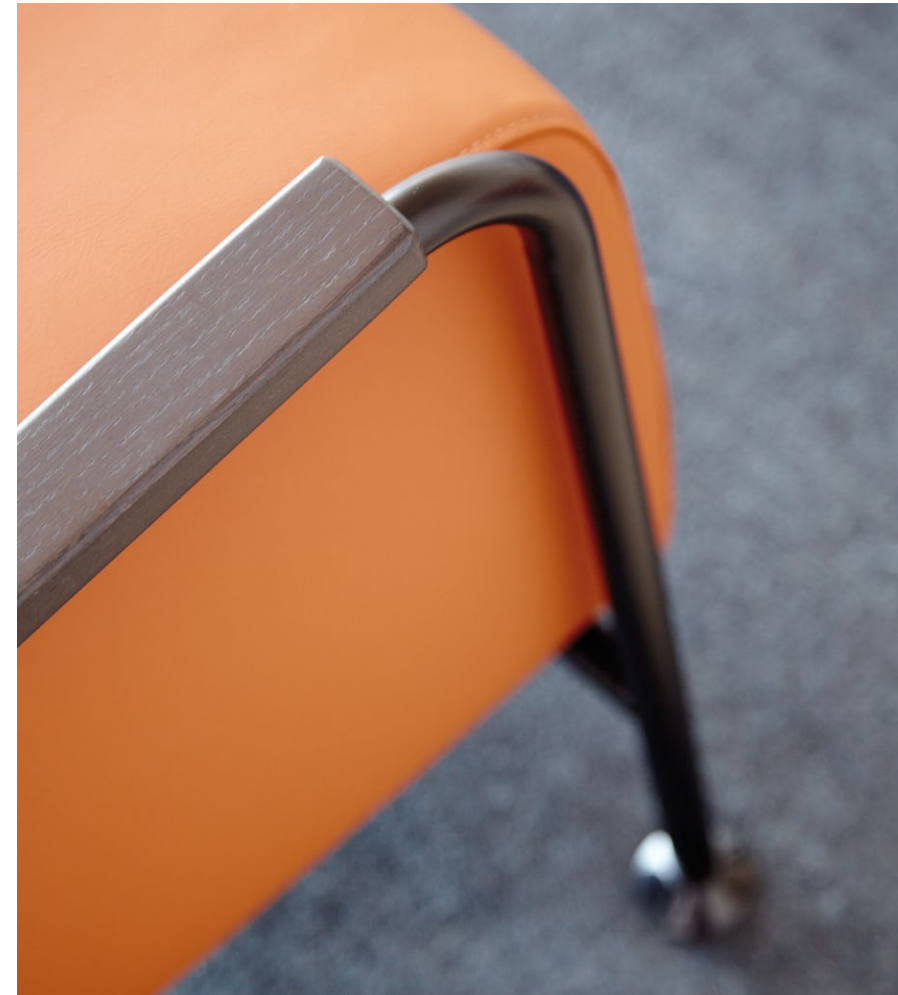

Project: Teulada Moraira Concert Hall
Pictures: Ángel Segura