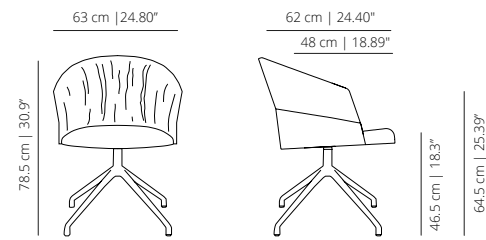

COPIS
soft chair