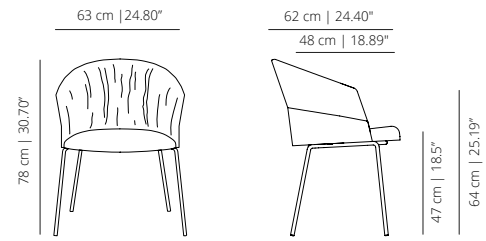

viccarbe

Copa

Designed by Ramos&Bassols

Technical info - EN

V01

METAL BASE

COME
chair

COMES
soft chair