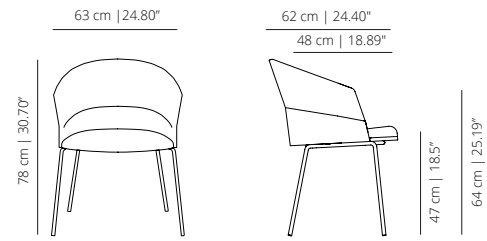

viccarbe

Copa

Designed by Ramos&Bassols

Technical info - EN

V01

METAL BASE

COME
chair

COMES
soft chair