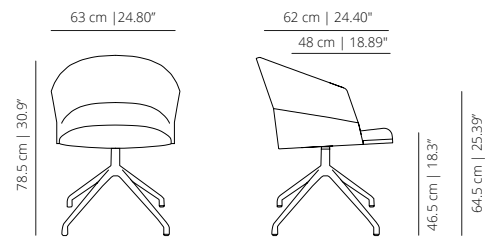

PYRAMID BASE

COPI
chair