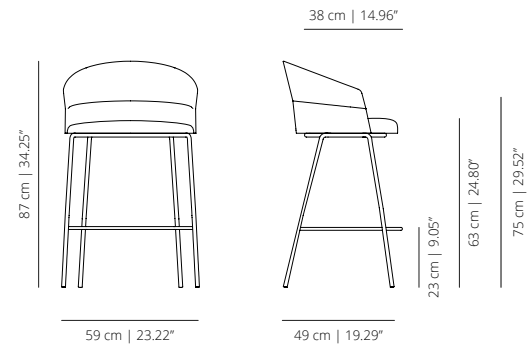

# Copa Stool

---

Designed by Ramos&Bassols

Technical info - EN

METAL BASE COUNTER STOOL

**COT4MECO**  
stool

**COT4MECOS**  
soft stool

METAL BASE BAR STOOL