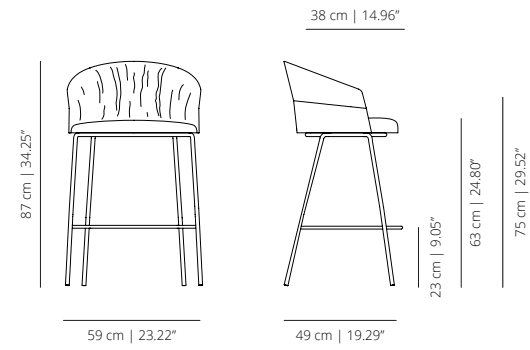

# Copa Stool

---

Designed by Ramos&Bassols

Technical info - EN

METAL BASE COUNTER STOOL

**COT4MECO**  
stool

**COT4MECOS**  
soft stool

METAL BASE BAR STOOL