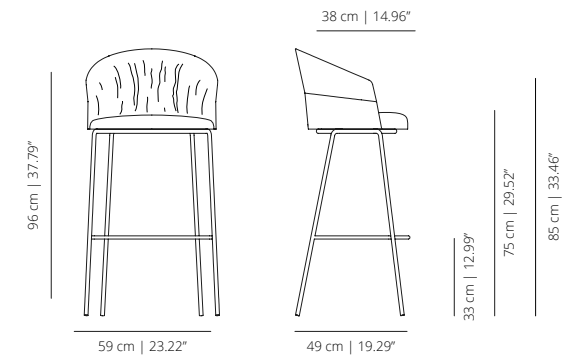

COT4MEBARS
soft stool