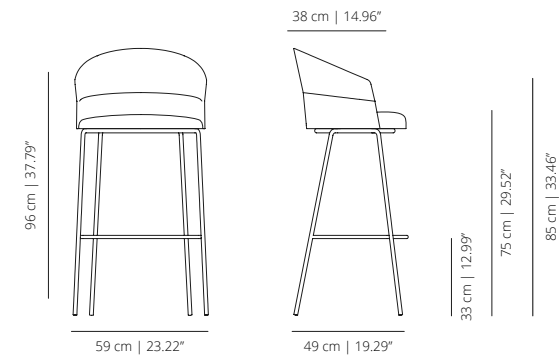

METAL BASE BAR STOOL

COT4MEBAR
stool