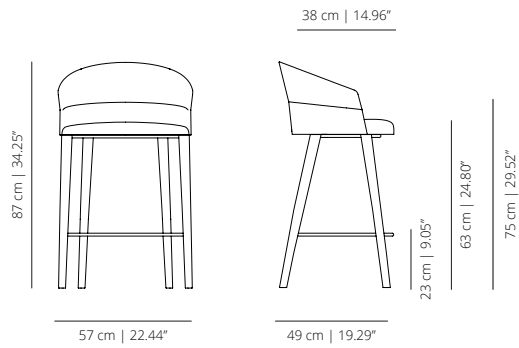

FOUR WOODEN COUNTER STOOL

COT4MACO
stool