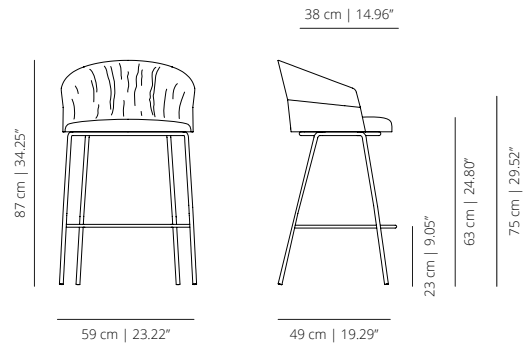

COT4MECOS
soft stool