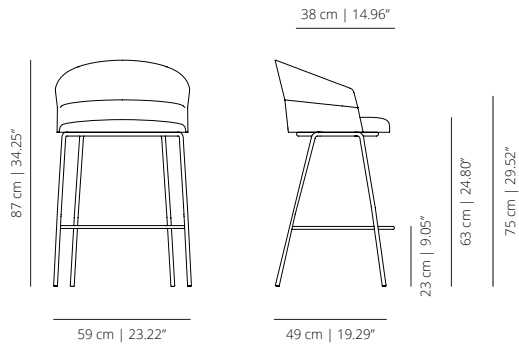

Copa soft lounge chair,
wooden base

viccarbe

Copa Stool

Designed by Ramos&Bassols

Technical info - EN

V01

METAL BASE COUNTER STOOL

COT4MECO
stool