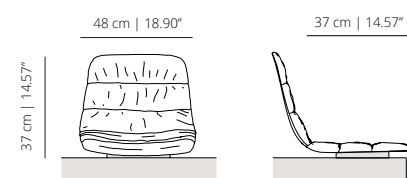

MAABUUAU
soft upholstery