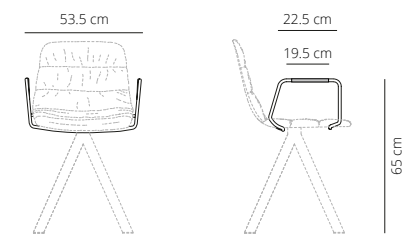

MAABRT
upholstered armrest

MAAL4P-PALA
side table

INDOOR FINISHES

SEAT OPTIONS

Plastic – Injected polypropylene seat in white, black, taupe, dusty green, yellow ochre or brick.

Plastic with cushion – Injected polypropylene seat in white, black, taupe, dusty green, yellow ochre or brick with upholstered seat cushion.