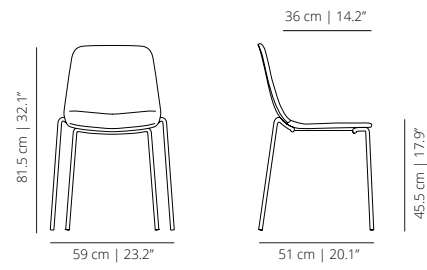

viccarbe

Maarten

Designed by Victor Carrasco

Technical info - EN

V01

FOUR LEGS BASE

MAAL4P
smooth upholstery

x4
Stackable up to
4 units.