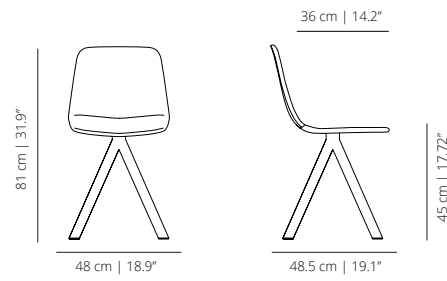

SWIVEL BASE

MAAL
smooth upholstery