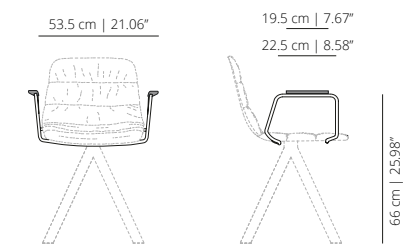

MAABRT
upholstered armrest

MAAL4P-PALA
side table

INDOOR FINISHES

SEAT OPTIONS

Plastic – Injected polypropylene seat in white, black, taupe, dusty green, yellow ochre or brick.

Plastic with cushion – Injected polypropylene seat in white, black, taupe, dusty green, yellow ochre or brick with upholstered seat cushion.