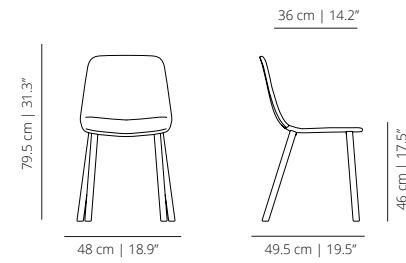

FOUR WOODEN LEGS BASE

MAAL4PM
smooth upholstery