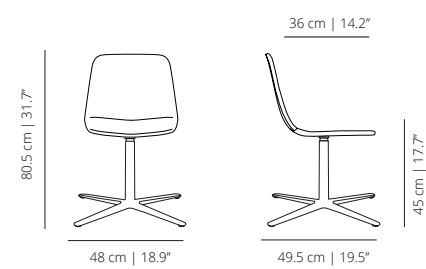

MAAL4PTP
soft upholstery

SLED BASE

MAALPT
smooth upholstery

MAAPT
soft upholstery

x4
Stackable up to
4 units.

x4
Stackable up to
4 units.

FLAT SWIVEL BASE

MAALPLA
smooth upholstery