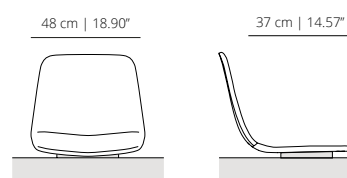

AUDITORIUM BASE

MAALBUAU
smooth upholstery