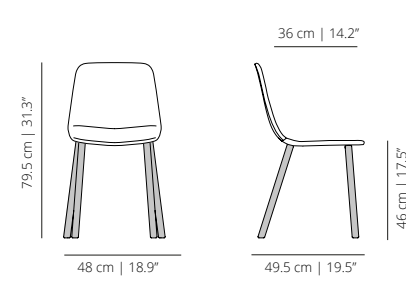

MAAL4PTP
soft upholstery

SLED BASE

MAALPT
smooth upholstery

MAAPT
soft upholstery

x4
Stackable up to
4 units.

x4
Stackable up to
4 units.

FLAT SWIVEL BASE

MAALPLA
smooth upholstery