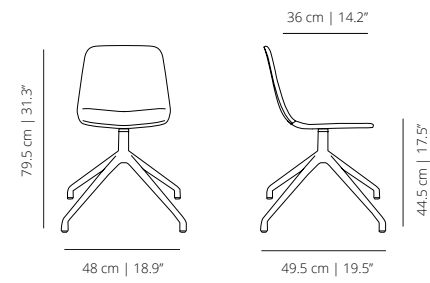

PYRAMID SWIVEL BASE

MAALPI
smooth upholstery