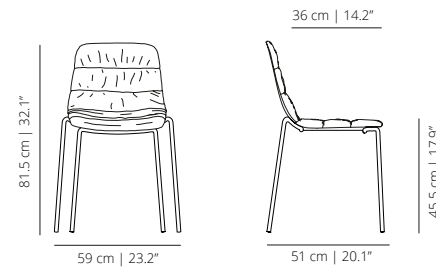

MAA4P
soft upholstery