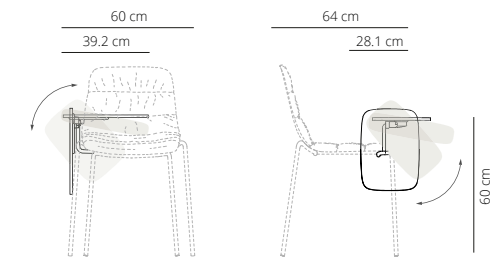

MAABRT
upholstered armrest

MAAL4P-PALA
side table

INDOOR FINISHES

SEAT OPTIONS

Plastic – Injected polypropylene seat in white, black, taupe, dusty green, yellow ochre or brick.

Plastic with cushion – Injected polypropylene seat in white, black, taupe, dusty green, yellow ochre or brick with upholstered seat cushion.