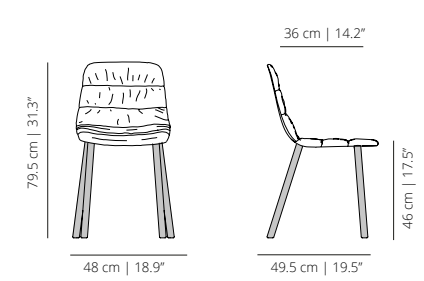

MAAL4PTP
soft upholstery

SLED BASE

MAALPT
smooth upholstery

MAAPT
soft upholstery

x4
Stackable up to
4 units.

x4
Stackable up to
4 units.

FLAT SWIVEL BASE

MAALPLA
smooth upholstery