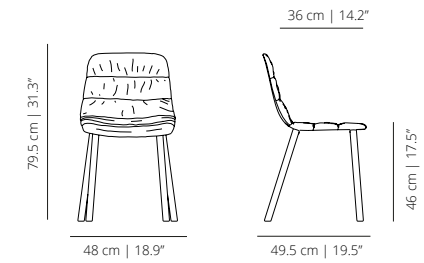

MAA4PM
soft upholstery