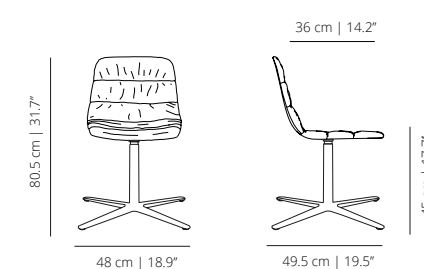

MAAPLA
soft upholstery