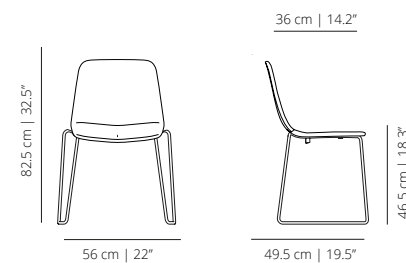

MAAL4PTP
soft upholstery

SLED BASE

MAALPT
smooth upholstery

MAAPT
soft upholstery

x4
Stackable up to
4 units.

x4
Stackable up to
4 units.

FLAT SWIVEL BASE

MAALPLA
smooth upholstery