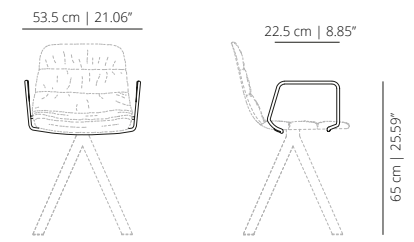

ACCESSORIES

MAB
arms