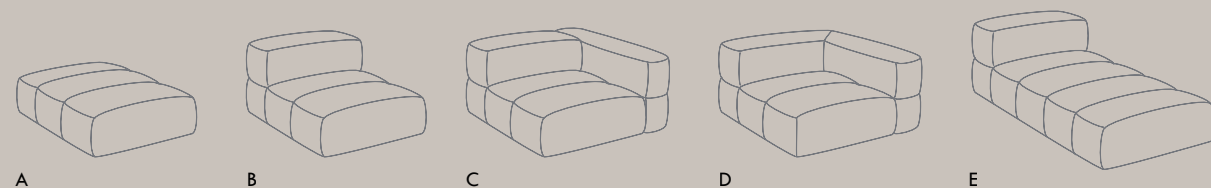

# Configure your own Savina sofa

*Discover its components*

Creating your own Savina sofa is easy, follow these simple steps to find the best match for your space:

1. Choose your favorite modules
2. Choose the upholstery from our graded-in collections (Fabric, leather, eco-leather,)  
[Check here our selection fabrics.](#)
3. If required, choose the finish for the arms
4. Accessories: tables, cushions, electrifications...
5. Add hidden casters for unlimited versatility and freedom.

## 1 Modules

- A. Backless module
- B. Medium backrest module
- C. End module
- D. Corner module
- E. Chaise