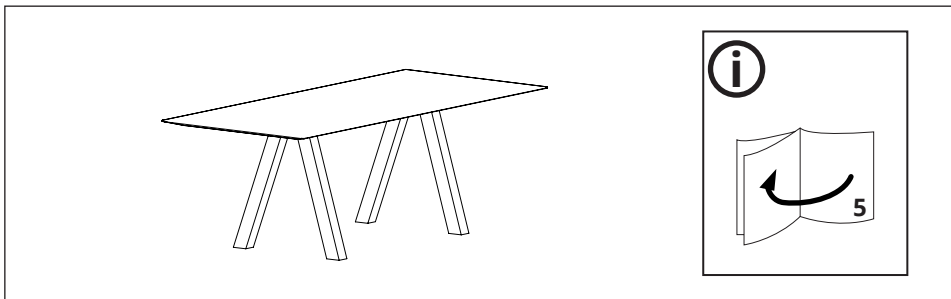

viccarbe

Trestle

JOHN PAWSON

V05

- TO.1
(M6X16)
X8

- TO.2
(M6X15)
X16

- A.4
X1

1