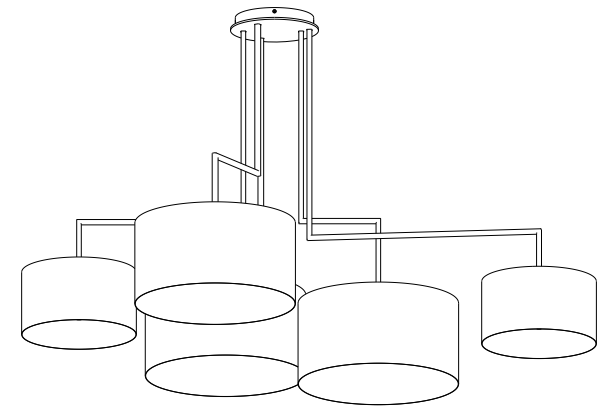

Usage of tools
Benötigte Werkzeuge

Appliance in which protection against electric shock does not rely on basic insulation only, but also on extra safety measures (earth connection)
Der Schutz vor einem Stromschlag wird nicht nur durch die grundsätzliche Isolierung gewährleistet, sondern auch durch eine zusätzliche Sicherungsmaßnahme (Erdung).

Light appliance for indoor use only
Die Leuchte ist ausschließlich für den Einsatz in Innenräumen geeignet

The appliance must be disposed of separately from general waste
Die Leuchte muß getrennt von Hausmüll entsorgt werden

CE marking is a logo which certifies conformity of a product to safety requirements provided for in one or more European Directives
Das CE Label zertifiziert die Übereinstimmung der Leuchte mit den europäischen Sicherheitsanforderungen

Installazione deve essere fatta almeno in tre persone
Installation must be done by at least three people

EU: 5xMax. 21W E27 Parathon Classic P40 DIM LED

BULB IS NOT INCLUDED
Ein Leuchtmittel ist nicht enthalten

MADE IN ITALY

2022/03/26_rev_A

ZEITRAUM

art.: NOON 5