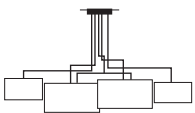

x

NOON 3

h 99 b/w 90
Schirme // *Lampshades*: Ø 42, h 22, max. 15 W, E 27

x

NOON 3 SMALL

h 95 b/w 63
Schirme // *Lampshades*: Ø 30, h 17, max.15 W, E 27

x

NOON 5

h 99 b/w 146 t/d 88
2 x kleine Schirme // *small lampshades*: Ø 30, h 17, max.15 W, E 27
3 x große Schirme // *big lampshades*: Ø 42, h 22, max.15 W, E 27

x

NOON

Collection of lamps – Frame iron, matt black or matt white powder coated
Lampshades in textile black, white, lightgrey or warm grey (inside white)
Pergamino diffusor on button prevents glare (except READ NOON)