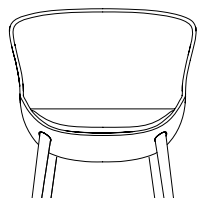

Hyg Lounge

Exclusive lounge series
inspired by "hygge"

normann

C O P E N H A G E N

Made for “hygge”

No other word in the Danish language has become as internationally celebrated as “hygge”. “Hygge” is all about feeling good – security, warmth and comfort are all parts of its DNA, and it is precisely these qualities that provide the template for the Hyg lounge series. Hyg is an exclusive range, in which soft lines and encircling contours create a cozy and pleasant space. Characterized by its ample silhouette, Hyg radiates a primary organic purity. Its voluminous form is offset by a narrow contour which hones and refines its expression. High sides lightly shield off the room, while a wide seat makes it possible to assume a wide range of relaxed seating postures. The enveloping design can add a sense of security and privacy to a hectic environment, making the furniture eminently suitable for public spaces.

normann

C O P E N H A G E N

Collection Overview

Hyg Lounge Chair low oak
H: 84,5 x L: 83 x D: 80 x SH: 40 cm

Hyg lounge chair low swivel
H: 84,5 x L: 83 x D: 80 x SH: 40 cm

Hyg lounge chair low swivel tilt
H: 84,5 x L: 83 x D: 80 x SH: 40 cm

Hyg lounge chair high oak, black oak
H: 107,5 x L: 84,5 x D: 83,5 x SH: 40 cm

Hyg lounge chair high swivel
H: 107,5 x L: 84,5 x D: 83,5 x SH: 40 cm

Hyg lounge chair high swivel tilt
H: 107,5 x L: 84,5 x D: 83,5 x SH: 40 cm

Hyg footstool oak, black oak
H: 39 x L: 62,5 x D: 48,5 x SH: 39 cm

Hyg footstool swivel
H: 39 x L: 62,5 x D: 48,5 x SH: 39 cm

normann

C O P E N H A G E N

Collection Overview

Hyg Sofa oak

H: 107,5 x L: 168 x D: 86 x SH: 40 cm