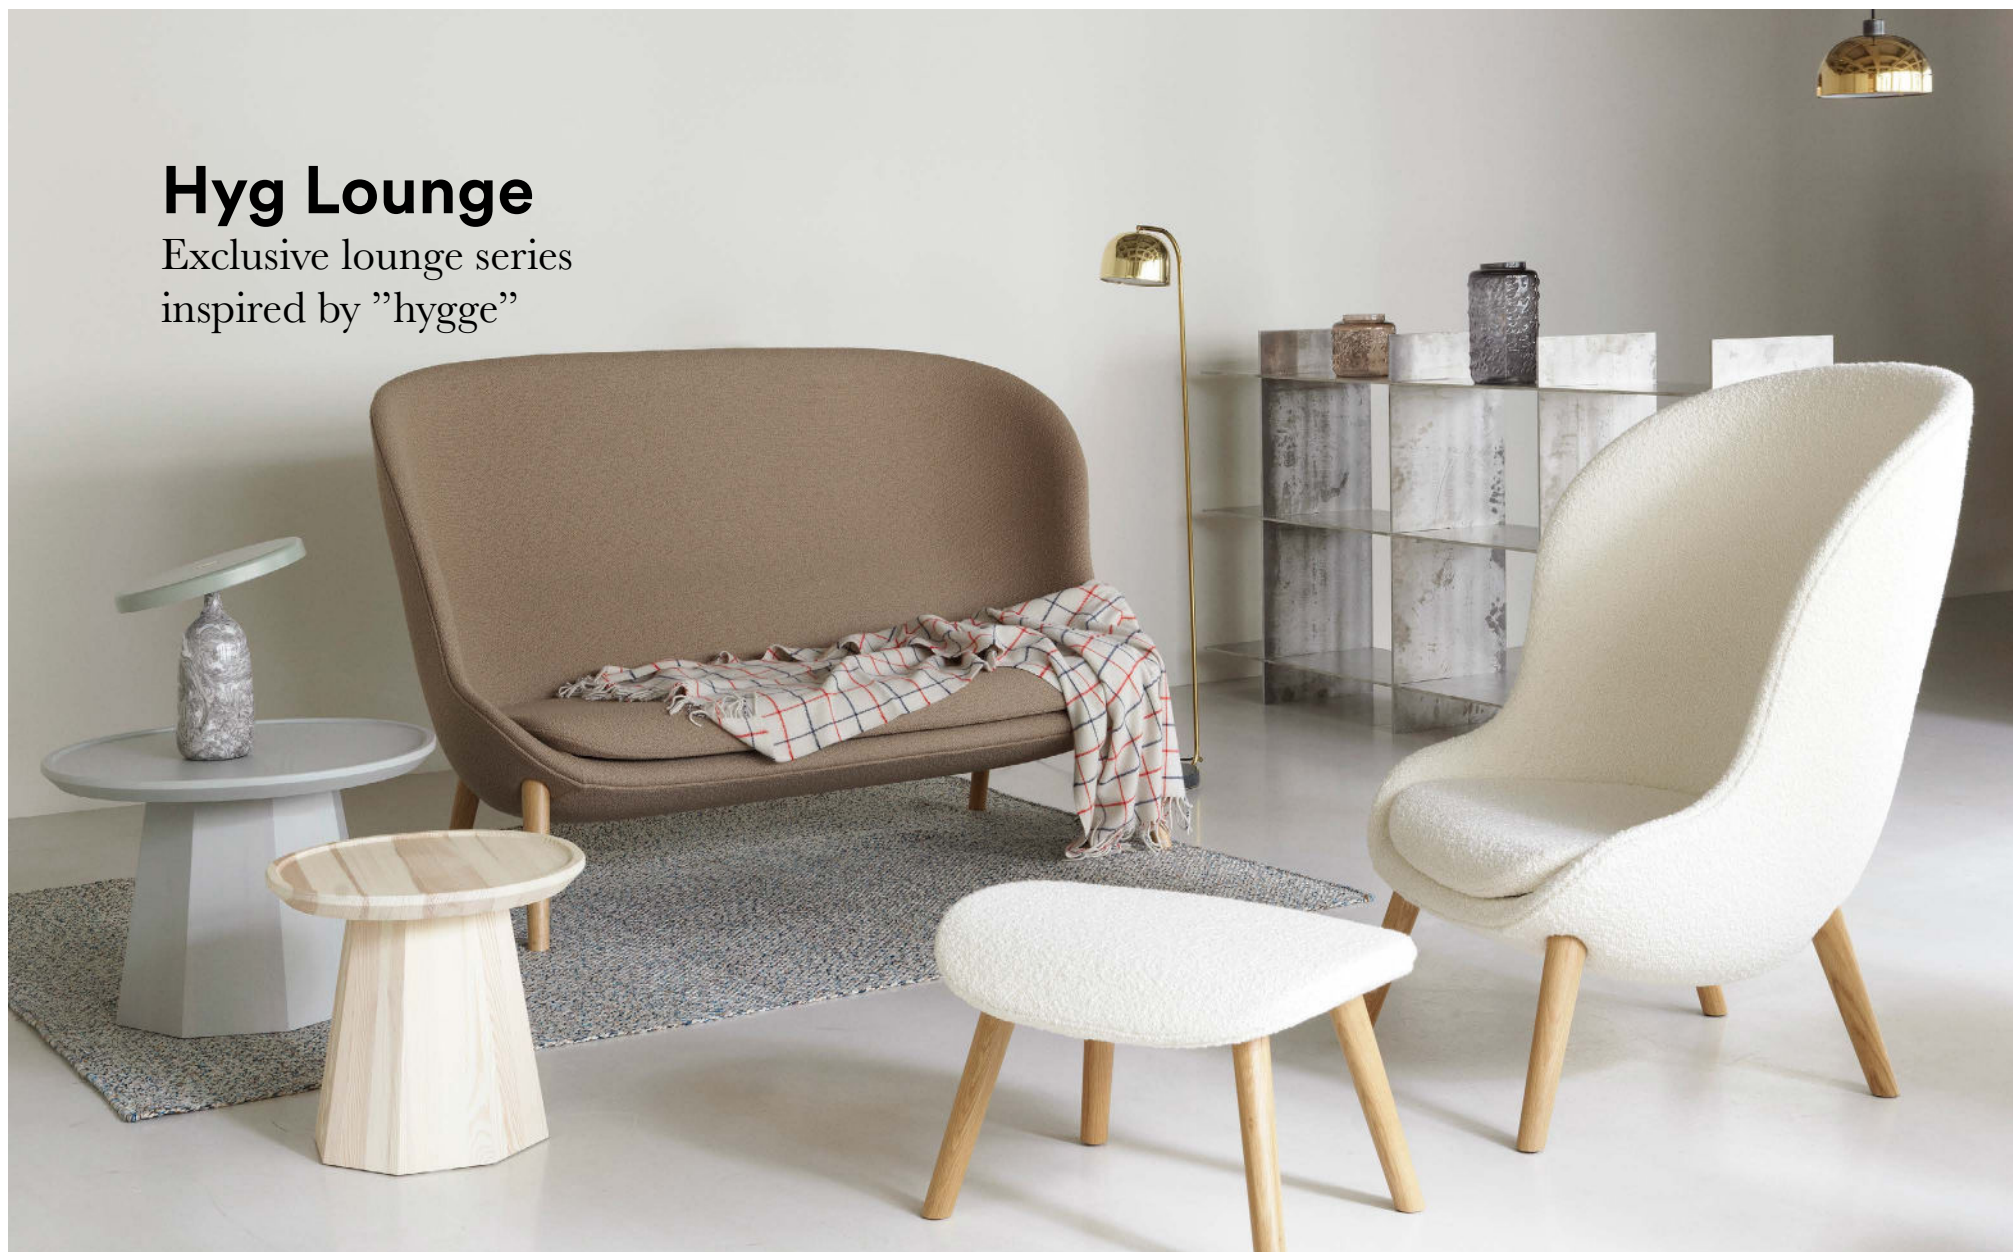

Hyg Lounge

Exclusive lounge series
inspired by "hygge"

normann

C O P E N H A G E N

Made for “hygge”

No other word in the Danish language has become as internationally celebrated as “hygge”. “Hygge” is all about feeling good – security, warmth and comfort are all parts of its DNA, and it is precisely these qualities that provide the template for the Hyg lounge series. Hyg is an exclusive range, in which soft lines and encircling contours create a cozy and pleasant space. Characterized by its ample silhouette, Hyg radiates a primary organic purity. Its voluminous form is offset by a narrow contour which hones and refines its expression. High sides lightly shield off the room, while a wide seat makes it possible to assume a wide range of relaxed seating postures. The enveloping design can add a sense of security and privacy to a hectic environment, making the furniture eminently suitable for public spaces.