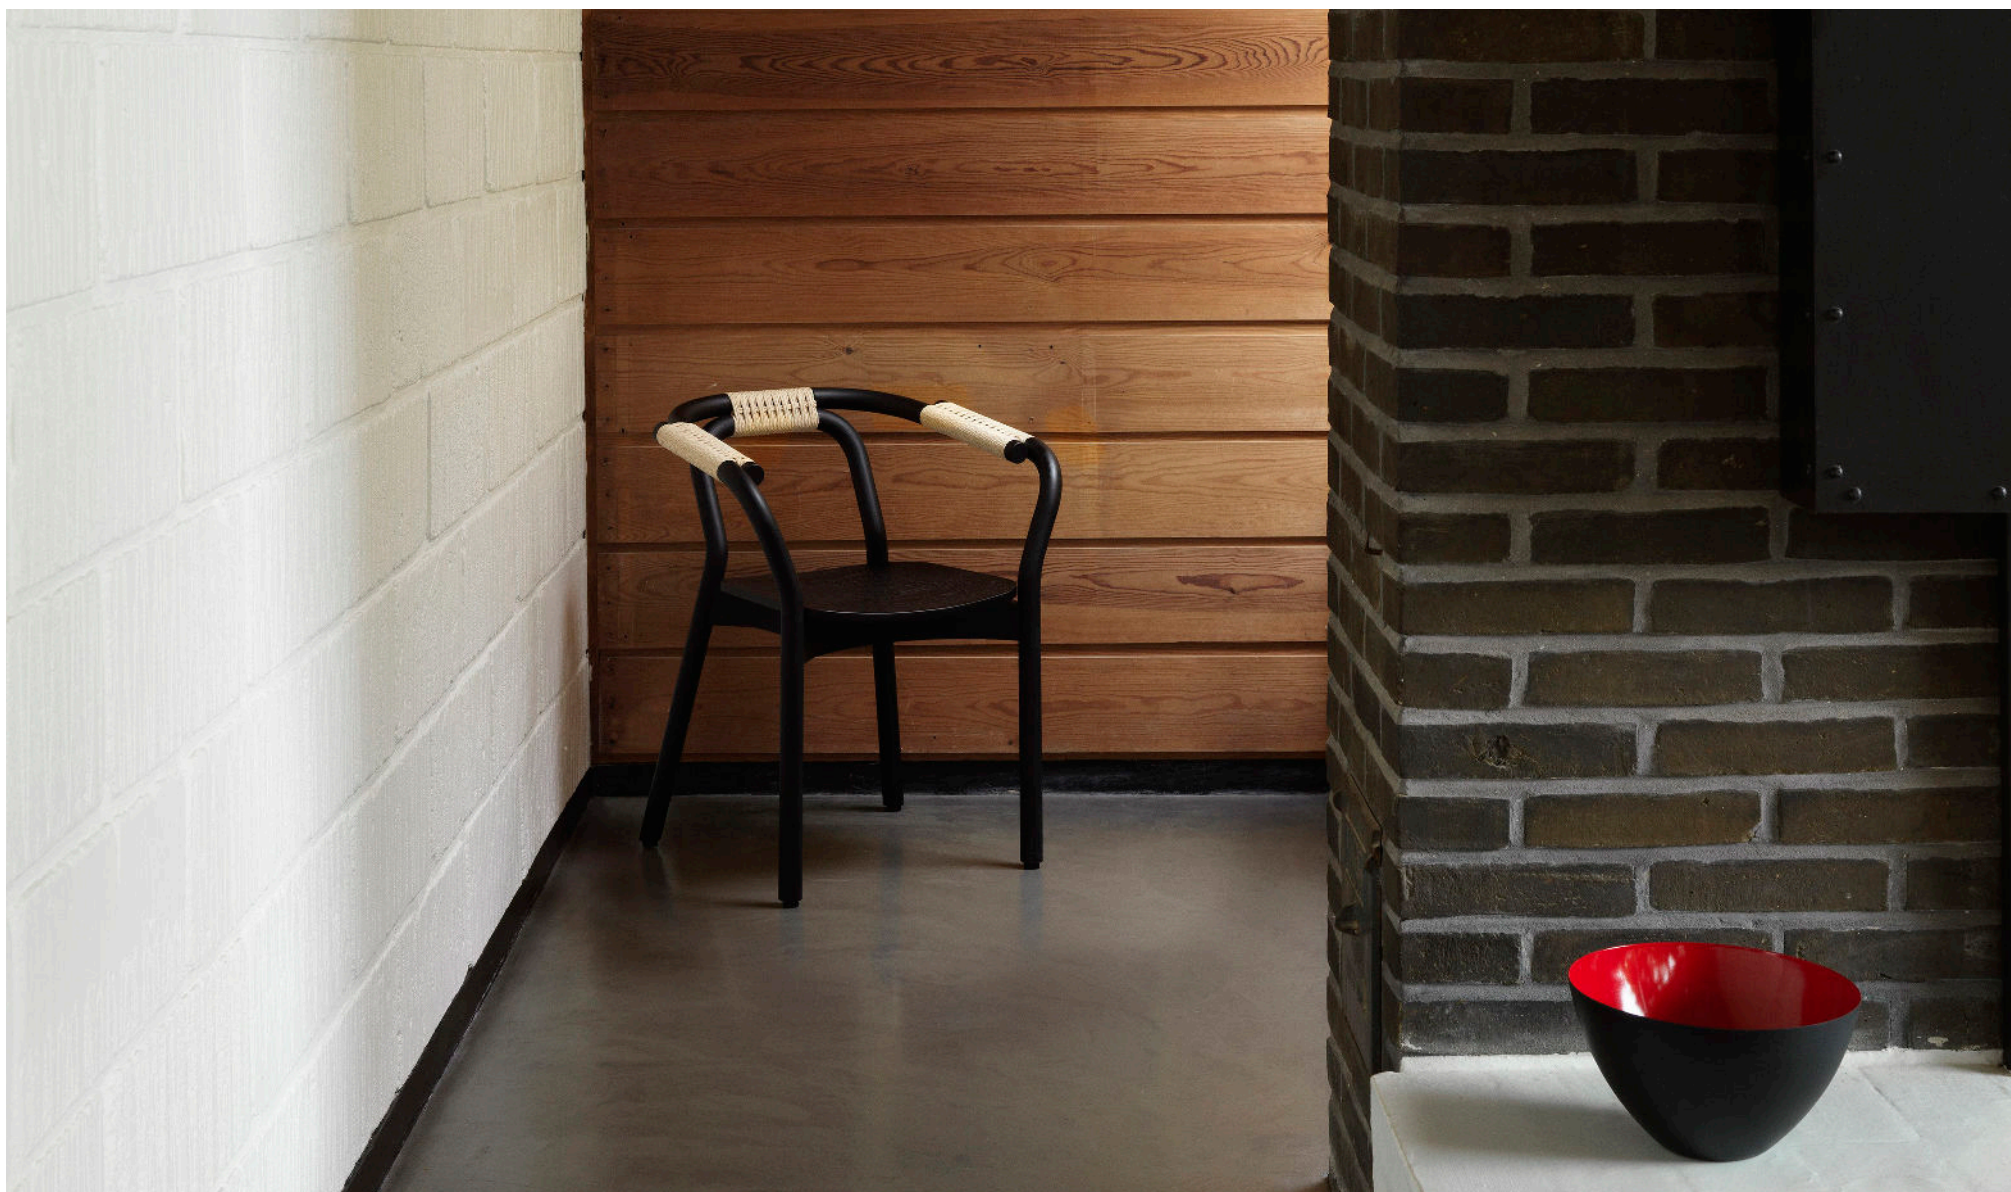

Black / Black

Black / Nature

normann
C O P E N H A G E N