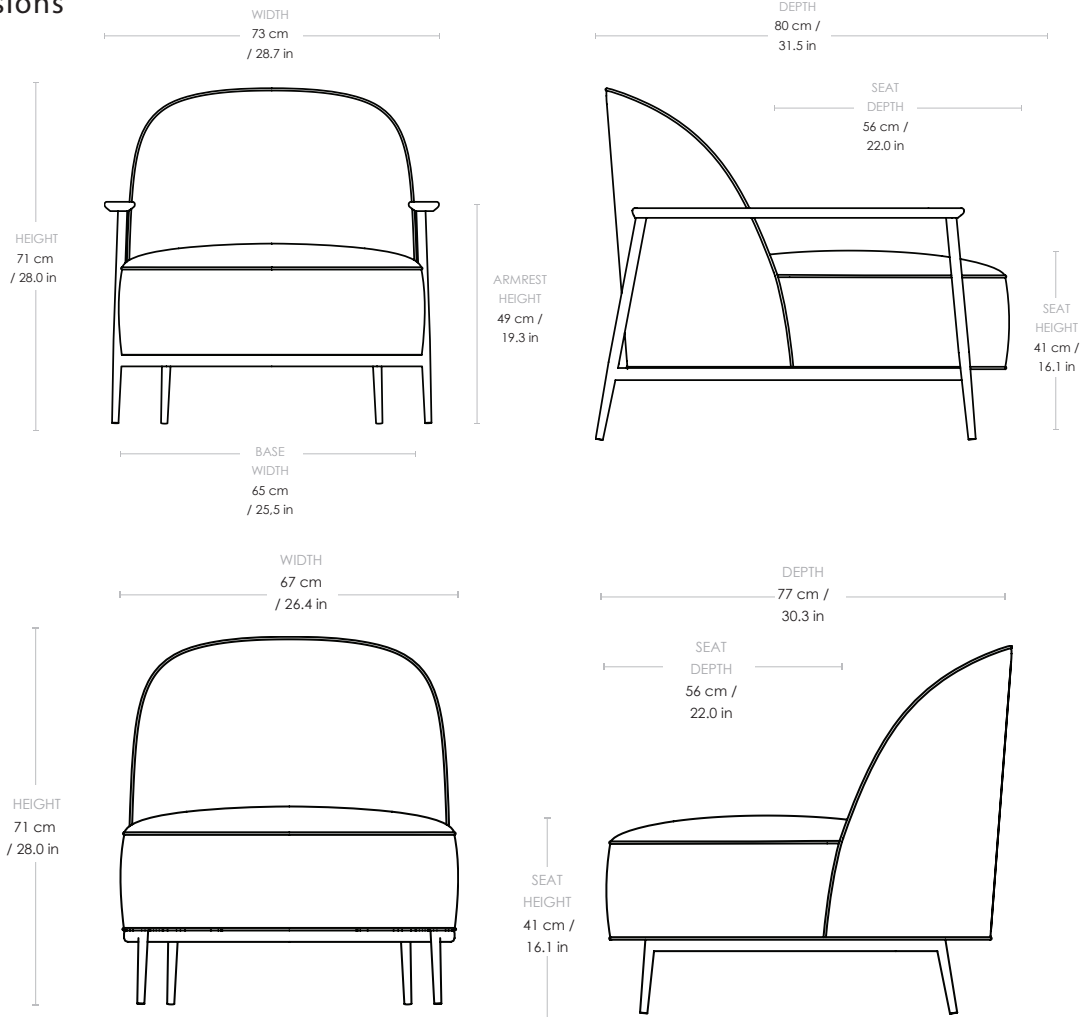

## Dimensions

HEIGHT	71 cm / 28.0 in
WIDTH	67 cm / 26.4 in - without armrests 73 cm / 28.7 in - with armrests
DEPTH	77 cm / 30.3 in - without armrests 80 cm / 31.5 in - with armrests
SEAT WIDTH	67 cm / 26.4 in
SEAT DEPTH	56 cm / 22.0 in
SEAT HEIGHT	41 cm / 16.1 in
(ARMREST HEIGHT)	49 cm / 19.3 in