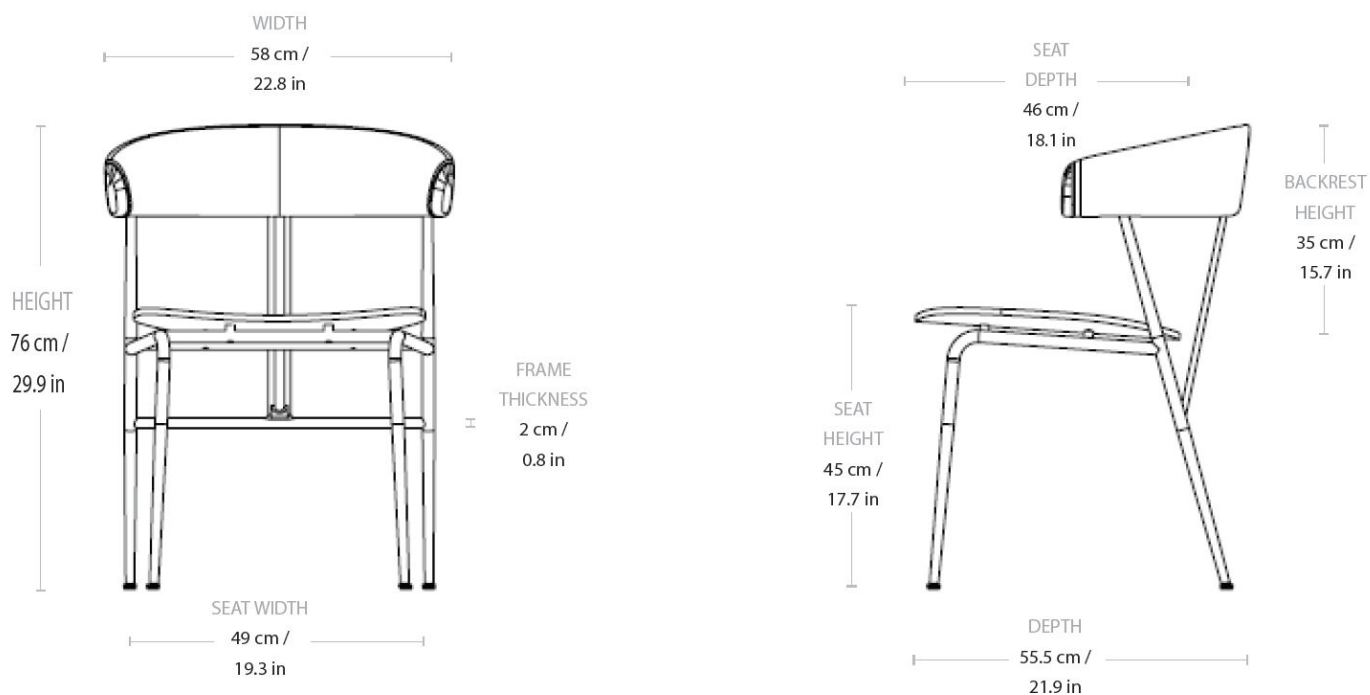

Materials & Finishes

BASE FINISH

Black Matt Base

MATERIALS

Steel, CMHR foam, polyester wadding, fabric upholstery

Dimensions

WIDTH	58 cm / 22.8 in
DEPTH	55.5 cm / 21.9 in
HEIGHT	76 cm / 29.9 in
SEAT WIDTH	49 cm / 19.3 in
SEAT DEPTH	54 cm / 21.3 in
SEAT HEIGHT	45 cm / 17.7 in
BACKREST HEIGHT	35 cm / 13.8 in

Weight

TOTAL WEIGHT 6 kg / 13.2 lbs

Upholstery Consumption

FABRIC

X 140 CM FABRIC WIDTH / X 55 IN FABRIC WIDTH

FABRIC CONSUMPTION 60 cm / 23.6 in

Packaging

NUMBER OF PARCELS 1

PACKAGING LENGTH 59 cm / 23.2 in

PACKAGING WIDTH 54.5 cm / 21.5 in

PACKAGING HEIGHT 78 cm / 30.7 in

PACKAGING WEIGHT 2.5 kg / 5.5 lbs

GROSS WEIGHT 8.5 kg / 18.7 lbs

Test & Certifications

CAL 117 Yes

CRIB 5 Yes