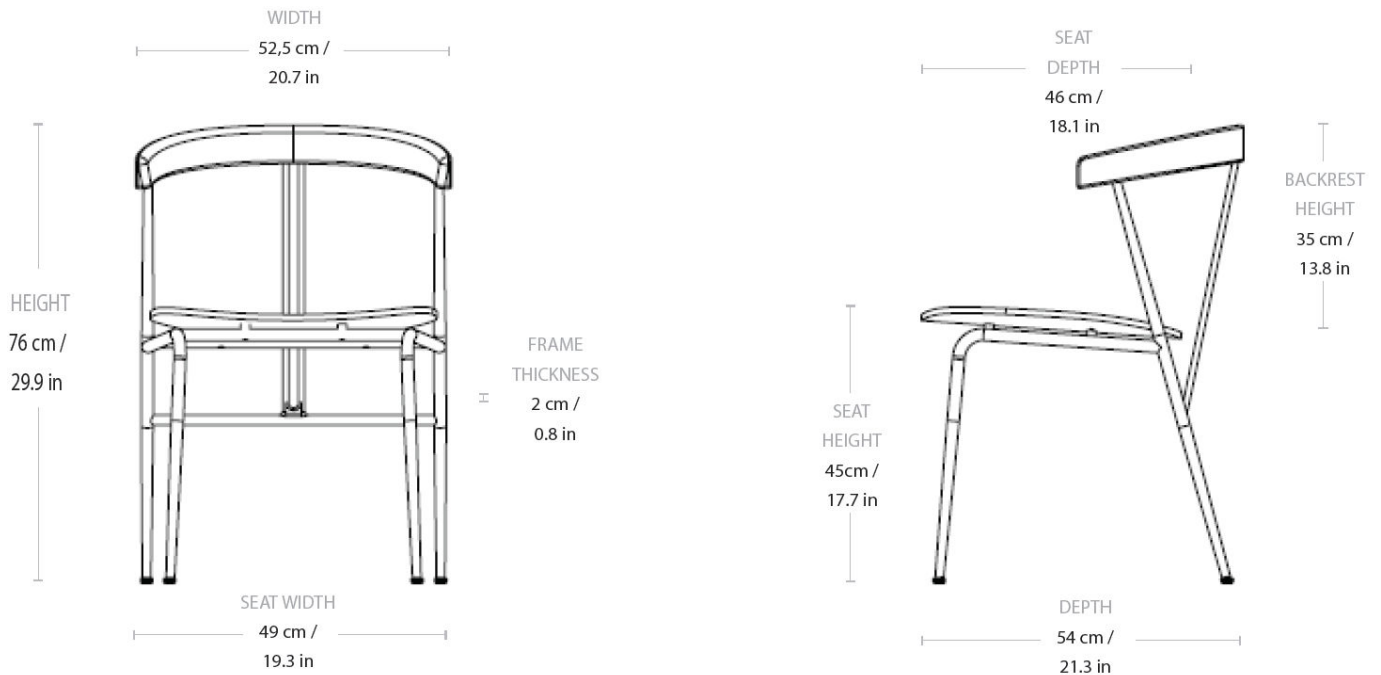

WIDTH	52.5 cm / 20.7 in
DEPTH	54 cm / 21.3 in
HEIGHT	76 cm / 29.9 in
SEAT WIDTH	49 cm / 19.3 in
SEAT DEPTH	46 cm / 18.1 in
SEAT HEIGHT	45 cm / 17.7 in
BACKREST HEIGHT	35 cm / 13.8 in

Weight

TOTAL WEIGHT 5.5 kg / 12.1 lbs

Upholstery Consumption

FABRIC

X 140 CM FABRIC WIDTH / X 55 IN FABRIC WIDTH

FABRIC CONSUMPTION 40 cm / 15.7 in

Packaging

NUMBER OF PARCELS 1
PACKAGING LENGTH 59 cm / 23.2 in
PACKAGING WIDTH 54.5 cm / 21.5 in
PACKAGING HEIGHT 78 cm / 30.7 in
PACKAGING WEIGHT 2.5 kg / 5.5 lbs
GROSS WEIGHT 8 kg / 17.6 lbs