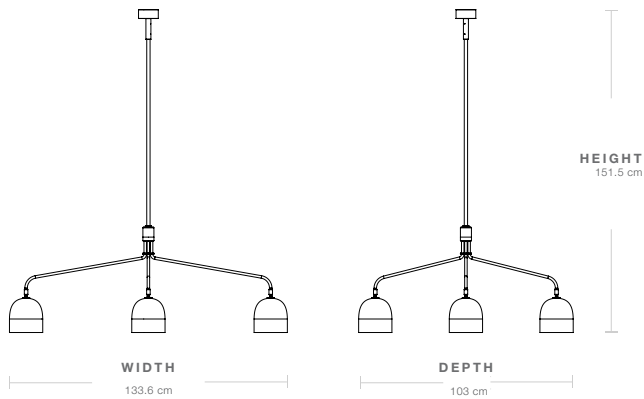

Howard Chandelier, Gunmetal, 4 Arm, Long , EU (Gunmetal)

Designed by Space Copenhagen - 2021

ITEM NUMBER

Howard Chandelier, 4 Arm, Long (Gunmetal)

10057590

DESCRIPTION

The Howard Collection of lighting is a celebration of New York's material palette, as seen through Scandinavian eyes. Dominated by dark metals and industrial aesthetics, the character of the metropolis has become globally iconic, and the Howard Collection is Space Copenhagen's tribute to it. The Howard Chandelier is the result of an extensive collaboration between GUBI and Space Copenhagen as well as the use of the latest prototyping technology to ensure optimal design. A piece of engineering ingenuity featuring either four or six 'octopus' arms, the result is a grand gesture with a modern, sophisticated and strong expression – ideal to place above a dining table in a private residence, in the board room of an office, or as a statement piece in a restaurant or hotel lobby

Dimensions

LAMP WIDTH	133.60 cm
LAMP DEPTH	103.00 cm
LAMP HEIGHT	151.50 cm
SHADE WIDTH	16 cm
SHADE DEPTH	16 cm
SHADE HEIGHT	16.40 cm
CANOPY WIDTH	9.50 cm
CANOPY DEPTH	9.50 cm
CANOPY HEIGHT	4.25 cm
CORD LENGTH	180 cm

Weight

TOTAL WEIGHT	5.540 kg
SHADES WEIGHT	2.840 kg

Number of parcels	1
PACKAGING LENGTH	124 cm
PACKAGING WIDTH	54 cm

PACKAGING HEIGHT	55.5 cm
PACKAGING WEIGHT	6.380 kg
GROSS WEIGHT	12.880 kg

Electrical Specifications

BULB SOCKET	E14
RECOMMENDED BULB	4*4W LED, 800-900 lm
VOLTAGE	240V
BULB INCLUDED	No

Test & Certifications

CERTIFICATION	  
ISOLATION CLASS	II
IP CLASSIFICATION	20

SPARE PARTS	Item	Item Number
	Howard Shade, Ø16 (Gunmetal (Matte) - Metal)	10046808