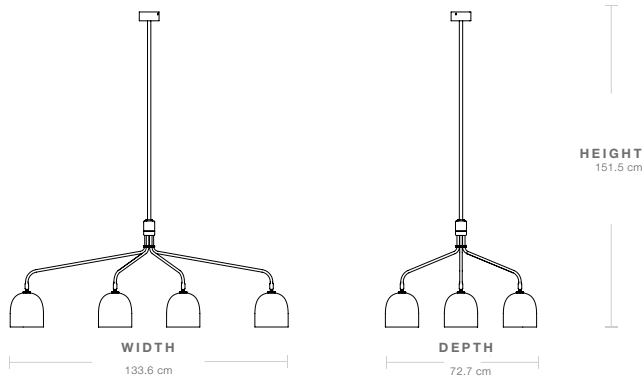

Round

CORD COLOR

Black

MATERIALS

Bone China Shade, Gunmetal Arms, Brass Polished Detail, Gunmetal Canopy

Dimensions

LAMP WIDTH 133.60 cm

LAMP DEPTH 72.70 cm

LAMP HEIGHT 151.50 cm

SHADE WIDTH 16 cm

SHADE DEPTH 16 cm

SHADE HEIGHT 16.40 cm

CANOPY WIDTH 9.50 cm

CANOPY DEPTH 9.50 cm

CANOPY HEIGHT 4.25 cm

CORD LENGTH 180 cm

Weight

TOTAL WEIGHT 9.300 kg

SHADES WEIGHT 6.240 kg

Number of parcels 1

PACKAGING LENGTH 132 cm

PACKAGING WIDTH 70 cm

PACKAGING HEIGHT	50.4 cm
PACKAGING WEIGHT	8.380 kg
GROSS WEIGHT	19.120 kg

Electrical Specifications