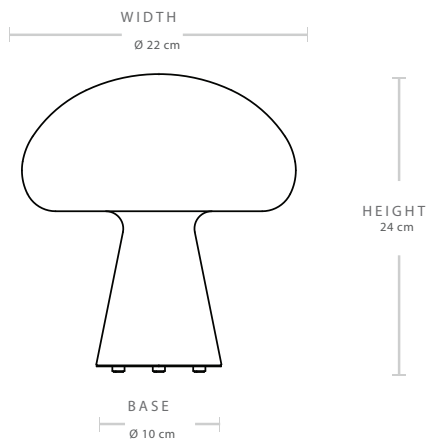


Obello Lamp

Designed by Bill Curry - 1971

ITEM NUMBER

Obello Lamp, EU, UK, AU, US, CN, KR (Frosted Glass)

10056712

DESCRIPTION

Pioneer of the first 'total look' lamp, American designer Bill Curry designed the Obello Lamp in 1971 with a single glass form, eliminating the need for a separate base. Using the visual form of a mushroom, he took inspiration from the atomic age, space race, and pop culture that would go on to define 1970s Los Angeles. Sadly, he passed away the same year, and never saw The Obello Lamp, which was only in a prototype phase, go into production

Materials & Finishes

SHADE	Frosted Glass
	
BASE	ABS black textured
	
CORD SHAPE	USB-C Round
CORD COLOR	Black
MATERIALS	Glass shade, ABS bottom base

Dimensions & Weight

LAMP HEIGHT	24 cm
LAMP STAND	Ø10 cm
SHADE DIAMETER	Ø22 cm
SHADE HEIGHT	23.5 cm
CORD LENGTH	100 cm
TOTAL WEIGHT	1,16 kg

Packaging

NUMBER OF PARCELS	1
PACKAGING LENGTH	27 cm
PACKAGING WIDTH	27 cm
PACKAGING HEIGHT	29 cm
PACKAGING WEIGHT	0.5 kg
GROSS WEIGHT	1,66 kg

Electrical Specifications

BULB SOCKET	N/A
RECOMMENDED BULB	LED Integrated - 2,5 W - 1000lm +/-70lm
SWITCH	Touch on/off, and Dimmable on base
VOLTAGE	5V - 1000 mAh
BULB INCLUDED	N/A
PLUG TYPE	USB-C / USB 2.0