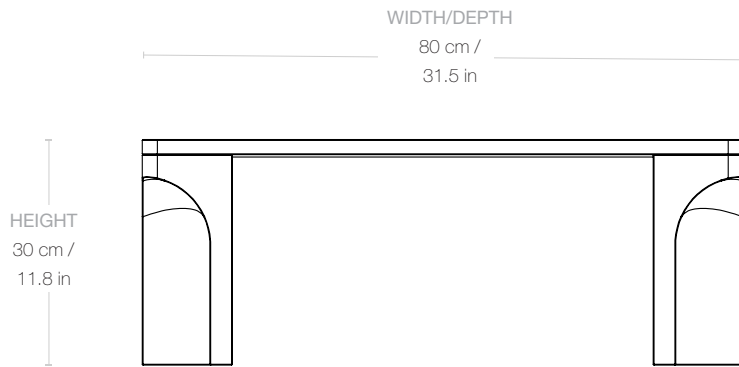


Doric Coffee Table - Square

GamFratesi - 2022

ITEM NUMBER

Doric Coffee Table - Square, White Travertine
Doric Coffee Table - Square, Electric Grey

10109922
10112572

DESCRIPTION

The defining feature of the Doric Table is the inward curve of the legs, the result of material subtraction from a simple shape. What could have been a monolithic, hard-edged profile is given lightness and softness by carving into each of its four legs – a contemporary reinterpretation of the fluted detailing often found in the Doric column. As well as balancing historic and contemporary, the table is both curved and geometric, hard and soft, with the rectangular form of the tabletop counterbalanced by its gently rounded corners and the decorative contours of the carved legs.

| | |
|---------------------|-----------------|
| WIDTH | 80 cm / 31.5 in |
| DEPTH | 80 cm / 31.5 in |
| HEIGHT | 30 cm / 11.8 in |
| TABLE TOP THICKNESS | 2 cm / 0.8 in |

Weight

| | |
|--------------|-----------------|
| TOTAL WEIGHT | 72 kg / 161 lbs |
|--------------|-----------------|

Number of parcels 1

PACKAGING

| | |
|------------------|------------------|
| PACKAGING LENGTH | 91 cm / 35.8 in |
| PACKAGING WIDTH | 92 cm / 36.2 in |
| PACKAGING HEIGHT | 48 cm / 18.9 in |
| PACKAGING WEIGHT | 43 kg / 95 lbs |
| GROSS WEIGHT | 115 kg / 256 lbs |