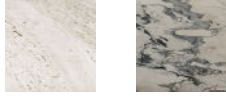


Doric Coffee Table - Square

GamFratesi - 2022

ITEM NUMBER

Doric Coffee Table - Square, White Travertine
Doric Coffee Table - Square, Electric Grey

10109922
10112572

DESCRIPTION

The defining feature of the Doric Table is the inward curve of the legs, the result of material subtraction from a simple shape. What could have been a monolithic, hard-edged profile is given lightness and softness by carving into each of its four legs – a contemporary reinterpretation of the fluted detailing often found in the Doric column. As well as balancing historic and contemporary, the table is both curved and geometric, hard and soft, with the rectangular form of the tabletop counterbalanced by its gently rounded corners and the decorative contours of the carved legs.

Materials & Finishes

TABLE TOP FINISH

White Traverine stone, Electric Grey stone

STRUCTURE AND LEGS FINISH

White Travertine stone, Electric Grey stone

MATERIALS

Travertine, Ceramic

Dimensions