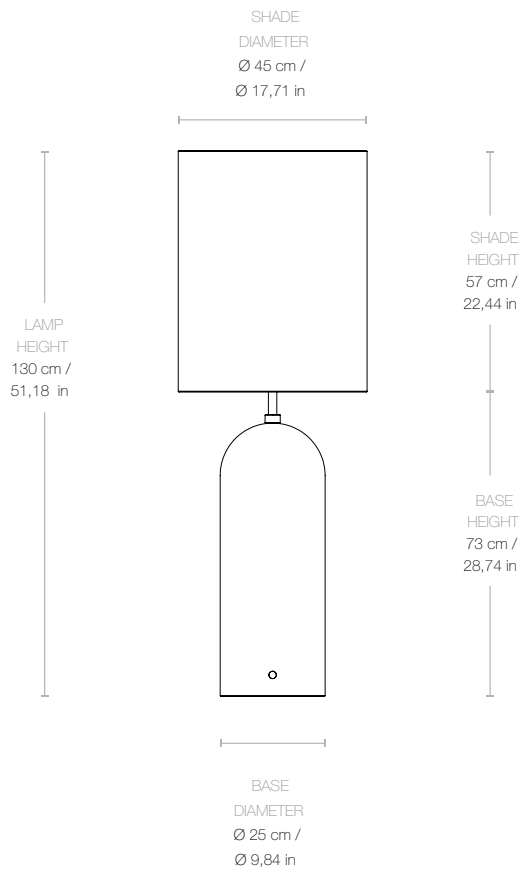

Gravity Floor Lamp - XL High, UK

Designed by Space Copenhagen - 2018

ITEM NUMBER		
	Gravity Floor Lamp - XL High, UK (Base: Black Marble, Shade: White)	10032560
	Gravity Floor Lamp - XL High, UK (Base: Black Marble, Shade: Canvas)	10032559
	Gravity Floor Lamp - XL High, UK (Base: Grey Marble, Shade: White)	10032562
	Gravity Floor Lamp - XL High, UK (Base: Grey Marble, Shade: Canvas)	10032561
	Gravity Floor Lamp - XL High, UK (Base: White Marble, Shade: White)	10060199
	Gravity Floor Lamp - XL High, UK (Base: White Marble, Shade: Canvas)	10060200

Materials & Finishes

SHADE Canvas, White

BASE FINISH Black marble, Grey Marble, White Marble

CORD SHAPE Round

CORD COLOUR Black Textile

MATERIALS Metal, Textile, Marble

Dimensions

LAMP WIDTH 45 cm

LAMP DEPTH 45 cm

LAMP HEIGHT 130 cm

SHADE DIAMETER Ø 45 cm

SHADE HEIGHT 57 cm

BASE DIAMETER Ø 25 cm

BASE HEIGHT 73 cm

CORD LENGTH 200 cm

Weight

TOTAL WEIGHT	79 kg
--------------	-------

Packaging

NUMBER OF PARCELS	1
PACKAGING LENGTH	117,5 cm
PACKAGING WIDTH	43 cm
PACKAGING HEIGHT	57 cm
PACKAGING WEIGHT	9 kg
GROSS WEIGHT	88 kg

Electrical Specifications