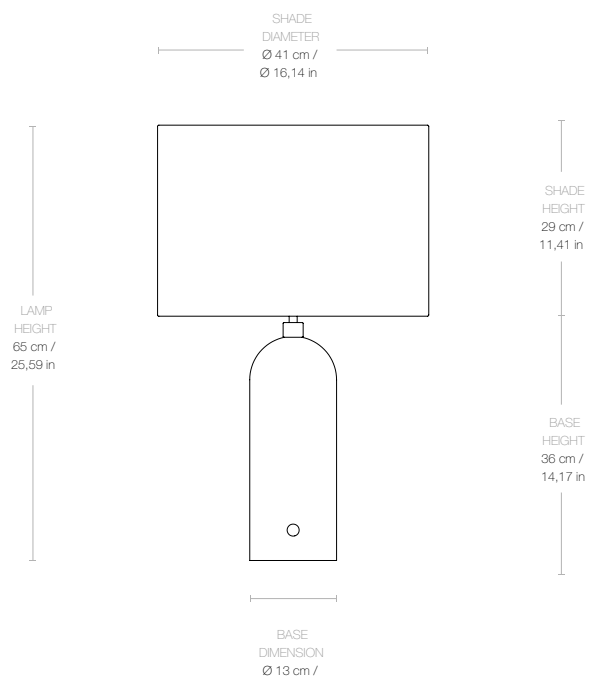

**DESCRIPTION**

The Gravity Collection designed by Space Copenhagen, consisting of two table lamps, a floor lamp, two pendants and now also two wall lamps is aesthetically contrasting strength and fragility. Taking its name from the lamp's distinctive balance between the anchoring of the heavy, cylindrical base and the lightweight, airy shade, it beautifully merges into a sculptural whole. Blending understated elegance, clean functionality and effortless in its own succinct and simple way, the Gravity Lamp gives an ambient and subtle light display and creates different moods and expressions depending on the choice of size and combination of materiality.

## Dimensions

LAMP WIDTH

41 cm

LAMP DEPTH

41 cm

LAMP HEIGHT

65 cm

SHADE DIAMETER

Ø 41 cm

SHADE HEIGHT

29 cm

BASE DIAMETER

Ø 13 cm

BASE HEIGHT

36 cm

CORD LENGTH

## Packaging

NUMBER OF PARCELS	1
PACKAGING LENGTH	61 cm
PACKAGING WIDTH	38 cm
PACKAGING HEIGHT	21 cm
PACKAGING WEIGHT	1,2 kg
GROSS WEIGHT	6 kg

---