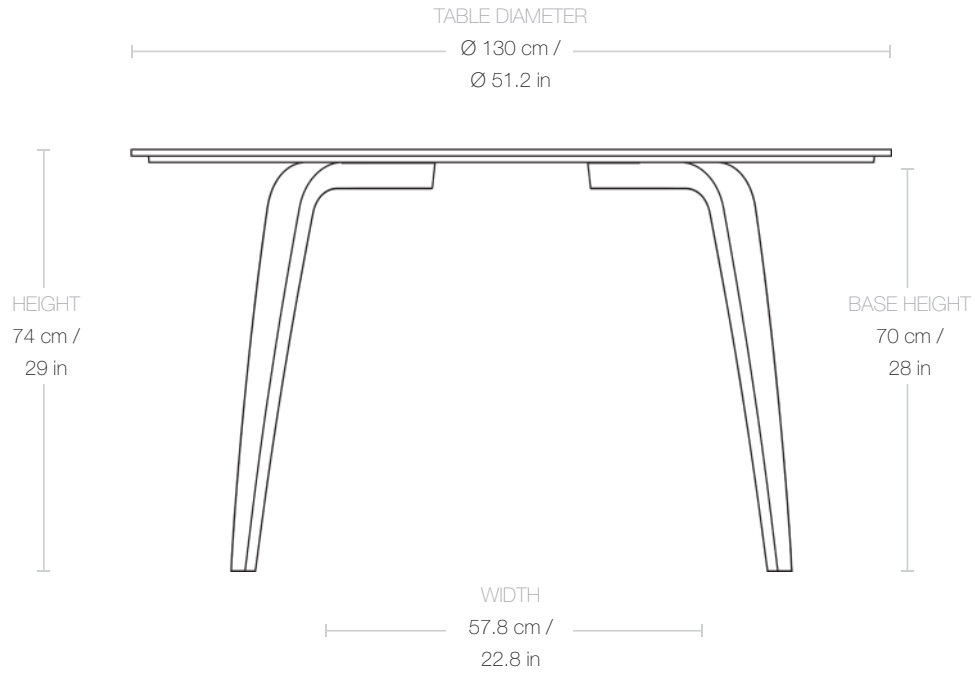

## Dimensions

TABLE DIAMETER	Ø 130 cm / 51.2 in
HEIGHT	74 cm / 29 in
SEATING HEIGHT CLEARANCE	70 cm / 28 in
SEATING WIDTH CLEARANCE	57.8 cm / 22.8 in
TABLE TOP THICKNESS	2 cm / 0.80 in

---

## Weight

TOTAL WEIGHT	87,56 kg / 193,03 lbs
LEGS WEIGHT	6,56 kg / 14,5 lbs
TABLE TOP WEIGHT	73 kg / 161 lbs
SUPPORT PLATE WEIGHT	8 kg / 17.6 lbs

## Packaging

NUMBER OF PARCELS	1
PACKAGING LENGTH	142 cm / 56 in
PACKAGING WIDTH	72 cm / 28.3 in
PACKAGING HEIGHT	157 cm / 62 in
PACKAGING WEIGHT	57,65 kg / 127,09 lbs
GROSS WEIGHT	145,21 kg / 320,13 lbs