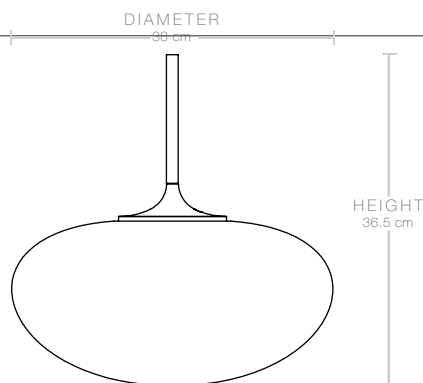

CORD SHAPE

Round

CORD COLOR

Grey textile

MATERIALS

Glass shade, steel stem, aluminium base

Dimensions & Weight

LAMP HEIGHT

36.5 cm

SHADE DIAMETER

Ø38 cm

SHADE HEIGHT

20 cm

CORD LENGTH

400 cm

TOTAL WEIGHT

2.3 kg

Packaging - Base

NUMBER OF PARCELS

1

PACKAGING LENGTH

19 cm

PACKAGING WIDTH

17 cm

1

PACKAGING LENGTH	45 cm
PACKAGING WIDTH	27 cm
PACKAGING HEIGHT	45 cm
PACKAGING WEIGHT	0.9 kg
GROSS WEIGHT	2.5 kg

Electrical Specifications

BULB SOCKET	E27
RECOMMENDED BULB	Frosted bulb, 10-11W LED, 1000-1200 lm
VOLTAGE	240V
BULB INCLUDED	No