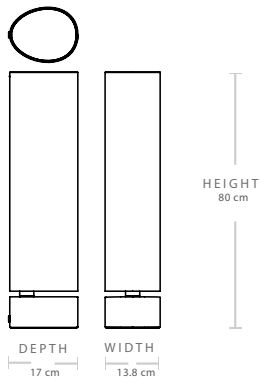

Dimensions

LAMP WIDTH	13.8 cm
LAMP DEPTH	17 cm
LAMP HEIGHT	80 cm
SHADE HEIGHT	69.5 cm
BASE HEIGHT	9.6 cm
DISTANCE TO SWITCH	50 cm
CORD LENGTH	200 cm

Weight

TOTAL WEIGHT	5.92 kg
SHADE WEIGHT	0.55 kg
BASE WEIGHT	5.37 kg

Number of parcels	1
PACKAGING LENGTH	25.5 cm
PACKAGING WIDTH	28.5 cm
PACKAGING HEIGHT	89 cm
PACKAGING WEIGHT	2.89 kg
GROSS WEIGHT	8.81 kg

Electrical Specifications

BULB SOCKET	N/A
RECOMMENDED BULB	LED Integrated - 13 W - 1000lm +/-70lm
DIMMER	On Cord
SWITCH	Yes (on cable/base)
VOLTAGE	240V
BULB INCLUDED	Yes
PLUG TYPE	UK - Converter type FCP
CLASS EFFICENCY	Class E