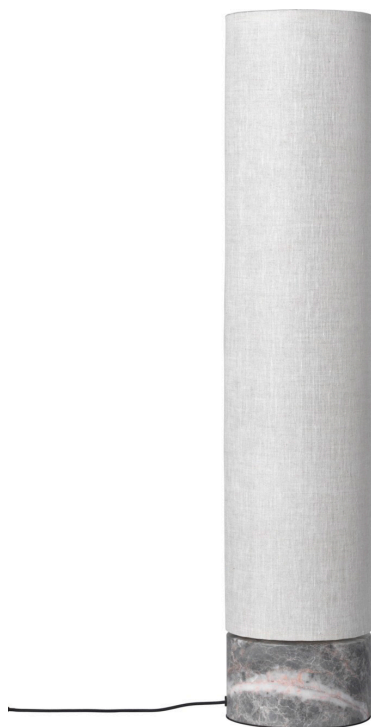

Unbound Floor lamp H80, UK

Designed by Space Copenhagen - 2021

ITEM NUMBER	Unbound Floor Lamp - H80, UK (Canvas)	10093187
	Unbound Floor Lamp - H80, UK (White)	10093188
DESCRIPTION	<p>The Unbound Collection fulfils Space Copenhagen's ambition to create a practical but poetic lantern with a distinctive sculptural character. The teardrop-shaped gray marble base of the series acts as an anchor, embodying stillness and weight. A rotating white linen or natural canvas shade with the same shape appears weightless, vibrant and flighty in contrast, and contains dimmable LEDs arrayed around the antique brass mast. The Unbound Lamp was conceived to cast a spacious atmospheric light and create a gentle 'Zen-like' ambience.</p>	

Materials & Finishes

SHADE FINISH

Canvas , White

BASE FINISH

Grey Marble

CORD SHAPE

CORD COLOR Black

MATERIALS Textile Shade, Marble Base

Dimensions

LAMP WIDTH	13.8 cm
LAMP DEPTH	17 cm
LAMP HEIGHT	80 cm
SHADE HEIGHT	69.5 cm
BASE HEIGHT	9.6 cm
DISTANCE TO SWITCH	50 cm
CORD LENGTH	200 cm

Weight

TOTAL WEIGHT	5.92 kg
SHADE WEIGHT	0.55 kg
BASE WEIGHT	5.37 kg