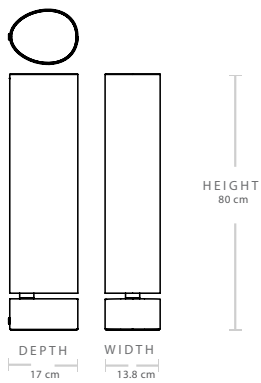

## Dimensions

LAMP WIDTH	13.8 cm
LAMP DEPTH	17 cm
LAMP HEIGHT	80 cm
SHADE HEIGHT	69.5 cm
BASE HEIGHT	9.6 cm
DISTANCE TO SWITCH	50 cm
CORD LENGTH	200 cm

---

## Weight

TOTAL WEIGHT	5.92 kg
SHADE WEIGHT	0.55 kg
BASE WEIGHT	5.37 kg

---

Number of parcels	1
PACKAGING LENGTH	25.5 cm
PACKAGING WIDTH	28.5 cm
PACKAGING HEIGHT	89 cm
PACKAGING WEIGHT	2.89 kg
GROSS WEIGHT	8.81 kg