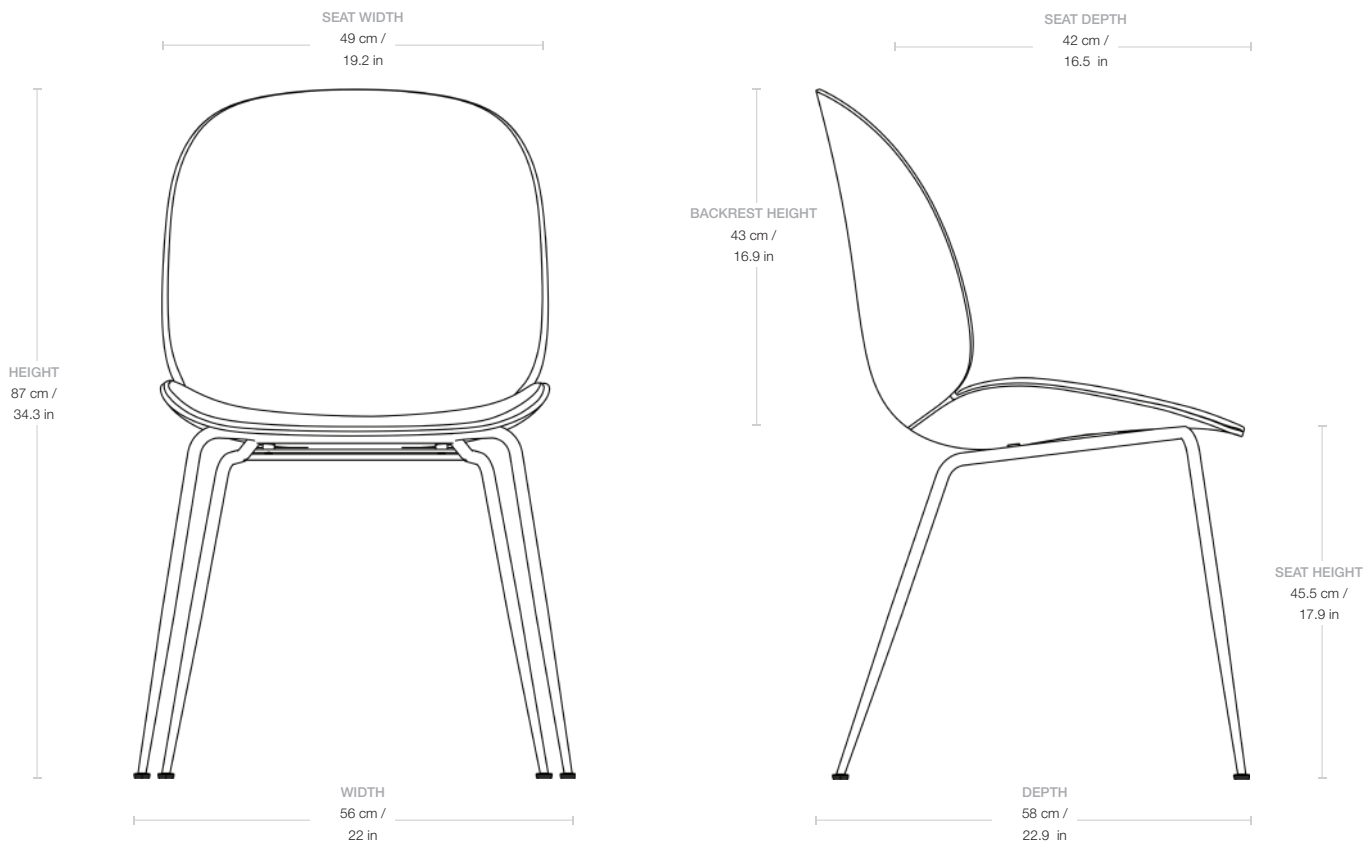

Beetle Dining Chair, Front Upholstered - Conic base, Veneer Shell

Designed by GamFratesi - 2013

ITEM NUMBER

55063

DESCRIPTION

The Beetle Dining Chair carries strong references to the design duo GamFratesi's inspirational source; the insect world, more specific the world of beetles. The wide range of upholstery options and different bases make it possible to put your personal touch to the chair and create one of its kind.

SHELL COLOR

American Walnut, Oak

MATERIALS

Wood, HDPE, Foam, Steel, Fabric or Leather upholstery

Dimensions

WIDTH	56 cm / 22 in
DEPTH	58 cm / 22.9 in
HEIGHT	87 cm / 34.3
SEAT WIDTH	49 cm / 19.2 in
SEAT DEPTH	42 cm / 16.5 in
SEAT HEIGHT	45.5 cm / 17.9 in
BACKREST HEIGHT	43 cm / 16.9 in

Weight

TOTAL WEIGHT	9,1 kg / 20,1 lbs
LEGS WEIGHT	2.4 kg / 5.3 lbs
SHELL WEIGHT	6,7 kg / 14,8 lbs

Upholstery Consumption

FABRIC

X 140 CM FABRIC WIDTH / X 55 IN FABRIC WIDTH

FRONT UPHOLSTERED 1 PCS	63 cm / 24.8 in
FRONT UPHOLSTERED 2 PCS OR MORE	60 cm / 23.6 in

LEATHER

FRONT UPHOLSTERED	1.39 m ² / 14.9 ft ²
--------------------------	--

Packaging

NUMBER OF PARCELS	1
PACKAGING LENGTH	59 cm / 23.2 in
PACKAGING WIDTH	58 cm / 23 in
PACKAGING HEIGHT	92 cm / 36.2 in
PACKAGING WEIGHT	2.5 kg / 5.5 lbs
GROSS WEIGHT	11,6 kg / 25,6 lbs