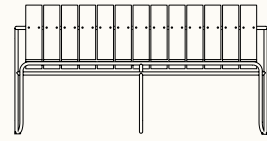

Mater Sustainability Factsheet

Ocean OC2 Bench

Made of

Discarded beer kegs and recycled hard plastic

Item no. 09321

Ocean Bench, Green

CO₂ Footprint

130 kg CO₂e

**= 3800g
of waste materials**

*calculated using Målbar Software V. 2.942 on the 12.08.22