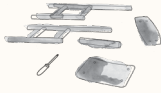

Repair for long lasting

Good products, are made to be used. To give the products the longest possible life, we want to make it easy for you to repair them yourself.

Contact our customer service for more info [here](#)