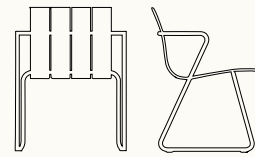

Mater Sustainability Factsheet

Ocean OC2 Chair

Made of

Discarded beer kegs and recycled hard plastic

Item no. 09321
Ocean Chair, Green

CO₂ Footprint
43 kg CO₂e

= 1200g
of waste materials

*calculated using Målbar Software V. 2.942 on the 12.08.22