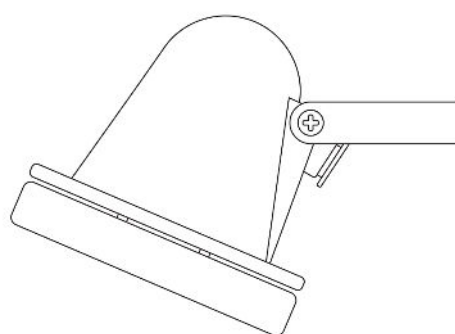

MATERIAL	Brass Glass	Fixing Bracket -
HEIGHT	14cm 5.51"	
WIDTH DIAMETER	10.5cm 4.13"	
LENGTH PROJECTION	14cm 5.51"	
WEIGHT	0.95KG 2.09lbs	
LAMPHOLDER	GU10 x 1	
MAX WATTAGE	6.5W x 1	
VOLTAGE	220/240v	
IP RATING	20	
CLASS PROTECTION	I	
SHADE	-	
FLEX BAR CHAIN LENGT	n/a	
CABLE TYPE	-	

MATERIAL	Brass Glass	Fixing Bracket -
HEIGHT	14 cm 5.51"	
WIDTH DIAMETER	10.5 cm 4.13"	
LENGTH PROJECTION	14 cm 5.51"	
WEIGHT	0.95KG 2.09lbs	
LAMPHOLDER	GU10 x 1	
MAX WATTAGE	6.5W x 1	
VOLTAGE	220/240v	
IP RATING	64	
CLASS PROTECTION	I	
SHADE	-	
FLEX BAR CHAIN LENGT	n/a	
CABLE TYPE	-	

MATERIAL	Brass Glass	Fixing Bracket -
HEIGHT	14cm 5.51"	
WIDTH DIAMETER	10.5cm 4.13"	
LENGTH PROJECTION	14cm 5.51"	
WEIGHT	0.95KG 2.09lbs	
LAMPHOLDER	GU10 x 1	
MAX WATTAGE	6.5W x 1	
VOLTAGE	220/240v	
IP RATING	64	
CLASS PROTECTION	I	
SHADE	-	
FLEX BAR CHAIN LENGT	n/a	
CABLE TYPE	-	