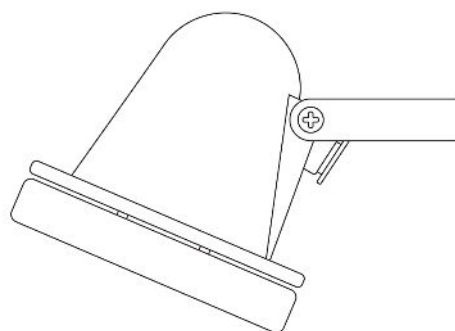

MATERIAL	Brass Glass	Fixing Bracket -
HEIGHT	14cm 5.51"	
WIDTH DIAMETER	10.5cm 4.13"	
LENGTH PROJECTION	14cm 5.51"	
WEIGHT	0.95KG 2.09lbs	
LAMPHOLDER	GU10 x 1	
MAX WATTAGE	6.5W x 1	
VOLTAGE	220/240v	
IP RATING	20	
CLASS PROTECTION	I	
SHADE	-	
FLEX BAR CHAIN LENGT	n/a	
CABLE TYPE	-	

MATERIAL	Brass Glass	Fixing Bracket -
HEIGHT	14 cm 5.51"	
WIDTH DIAMETER	10.5 cm 4.13"	
LENGTH PROJECTION	14 cm 5.51"	
WEIGHT	0.95KG 2.09lbs	
LAMPHOLDER	GU10 x 1	
MAX WATTAGE	6.5W x 1	
VOLTAGE	220/240v	
IP RATING	64	
CLASS PROTECTION	I	
SHADE	-	
FLEX BAR CHAIN LENGT	n/a	
CABLE TYPE	-	

MATERIAL	Brass Glass	Fixing Bracket -
HEIGHT	14cm 5.51"	
WIDTH DIAMETER	10.5cm 4.13"	
LENGTH PROJECTION	14cm 5.51"	
WEIGHT	0.95KG 2.09lbs	
LAMPHOLDER	GU10 x 1	
MAX WATTAGE	6.5W x 1	
VOLTAGE	220/240v	
IP RATING	64	
CLASS PROTECTION	I	
SHADE	-	
FLEX BAR CHAIN LENGT	n/a	
CABLE TYPE	-	