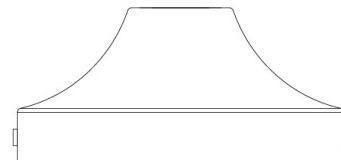

Fixing Bracket MLWB03 | Polished Brass

* Fixing bracket may differ for UL wired products.

Product Notes:

1) Bulbs not included. 2) Dimensions do not include bulbs. 3) All products are individually made-to-order and therefore may differ slightly within manufacturing tolerances. 4) Cable / chain can be shortened during installation. Longer cable / chain lengths available on request. 5) Additional colour finishes may be available on request. 6) UL wired products operate at 110/120v with the appropriate lamp holder. 7) Twisted cable is not available for UL wired products. Round cable in black or brown only is supplied instead. 8) Refer to our website for a full list of terms and conditions.