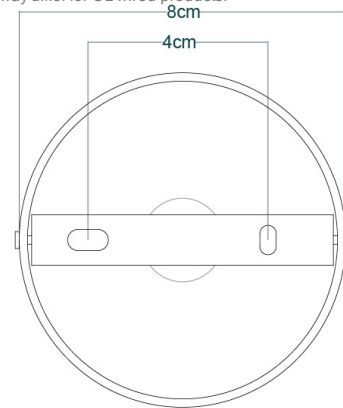

Fixing Bracket MLWB03 | White

* Fixing bracket may differ for UL wired products.

Product Notes:

1) Bulbs not included. 2) Dimensions do not include bulbs. 3) All products are individually made-to-order and therefore may differ slightly within manufacturing tolerances. 4) Cable / chain can be shortened during installation. Longer cable / chain lengths available on request. 5) Additional colour finishes may be available on request. 6) UL wired products operate at 110/120v with the appropriate lamp holder. 7) Twisted cable is not available for UL wired products. Round cable in black or brown only is supplied instead. 8) Refer to our website for a full list of terms and conditions.