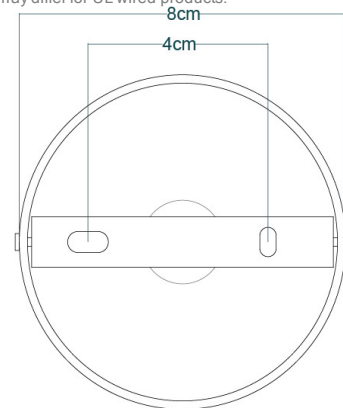

Fixing Bracket MLWB03 | Black

* Fixing bracket may differ for UL wired products.

Product Notes:

1) Bulbs not included. 2) Dimensions do not include bulbs. 3) All products are individually made-to-order and therefore may differ slightly within manufacturing tolerances. 4) Cable / chain can be shortened during installation. Longer cable / chain lengths available on request. 5) Additional colour finishes may be available on request. 6) UL wired products operate at 110/120v with the appropriate lamp holder. 7) Twisted cable is not available for UL wired products. Round cable in black or brown only is supplied instead. 8) Refer to our website for a full list of terms and conditions.