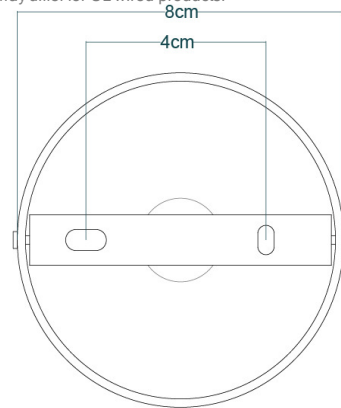

Fixing Bracket MLWB03 | Polished Brass

* Fixing bracket may differ for UL wired products.

Product Notes:

1) Bulbs not included. 2) Dimensions do not include bulbs. 3) All products are individually made-to-order and therefore may differ slightly within manufacturing tolerances. 4) Cable / chain can be shortened during installation. Longer cable / chain lengths available on request. 5) Additional colour finishes may be available on request. 6) UL wired products operate at 110/120v with the appropriate lamp holder. 7) Twisted cable is not available for UL wired products. Round cable in black or brown only is supplied instead. 8) Refer to our website for a full list of terms and conditions.