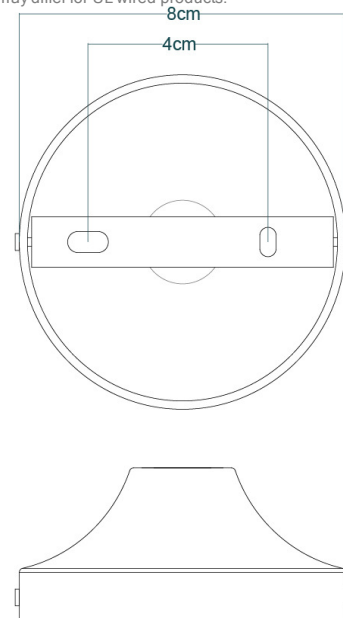

TENBY Wall Light

MLWL328ANTBRS Antique Brass

MATERIAL	Brass
HEIGHT	44cm 17.32"
WIDTH DIAMETER	20cm 7.87"
LENGTH PROJECTION	23cm 9.06"
WEIGHT	0.7KG 1.54lbs
LAMP HOLDER	E27 or E26 *
MAX WATTAGE	40W x 1
VOLTAGE	220/240v or 110/120v *
IP RATING	20
CLASS PROTECTION	I
SHADE CODE	MLFS003
CABLE CHAIN BAR LENGT	n/a
CABLE TYPE	-

Fixing Bracket MLWB03 | Antique Brass
 * Fixing bracket may differ for UL wired products.

Product Notes:

1) Bulbs not included. 2) Dimensions do not include bulbs. 3) All products are individually made-to-order and therefore may differ slightly within manufacturing tolerances. 4) Cable / chain can be shortened during installation. Longer cable / chain lengths available on request. 5) Additional colour finishes may be available on request. 6) UL wired products operate at 110/120v with the appropriate lamp holder. 7) Twisted cable is not available for UL wired products. Round cable in black or brown only is supplied instead. 8) Refer to our website for a full list of terms and conditions.

TENBY Wall Light

MLWL328ANTSLV Antique Silver

MATERIAL	Brass
HEIGHT	44cm 17.32"
WIDTH DIAMETER	20cm 7.87"
LENGTH PROJECTION	23cm 9.06"
WEIGHT	0.7KG 1.54lbs
LAMP HOLDER	E27 or E26 *
MAX WATTAGE	40W x 1
VOLTAGE	220/240v or 110/120v *
IP RATING	20
CLASS PROTECTION	I
SHADE CODE	MLFS003
CABLE CHAIN BAR LENGT	n/a
CABLE TYPE	-

TENBY Wall Light

MLWL328PCBLK Black

MATERIAL	Brass
HEIGHT	44cm 17.32"
WIDTH DIAMETER	20cm 7.87"
LENGTH PROJECTION	23cm 9.06"
WEIGHT	0.7KG 1.54lbs
LAMP HOLDER	E27 or E26 *
MAX WATTAGE	40W x 1
VOLTAGE	220/240v or 110/120v *
IP RATING	20
CLASS PROTECTION	I
SHADE CODE	MLFS003
CABLE CHAIN BAR LENGT	n/a
CABLE TYPE	-