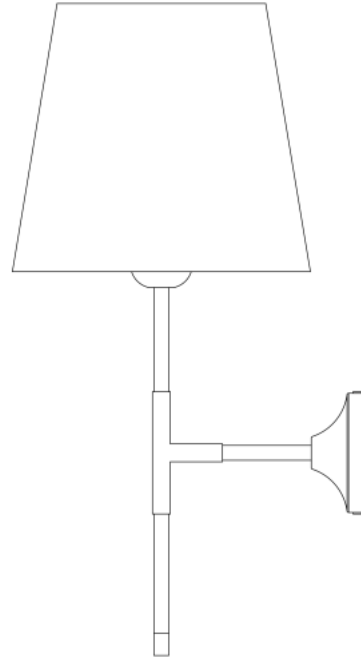

TENBY Wall Light

MLWL328ANTBRS Antique Brass

MATERIAL	Brass
HEIGHT	44cm 17.32"
WIDTH DIAMETER	20cm 7.87"
LENGTH PROJECTION	23cm 9.06"
WEIGHT	0.7KG 1.54lbs
LAMP HOLDER	E27 or E26 *
MAX WATTAGE	40W x 1
VOLTAGE	220/240v or 110/120v *
IP RATING	20
CLASS PROTECTION	I
SHADE CODE	MLFS003
CABLE CHAIN BAR LENGT	n/a
CABLE TYPE	-

TENBY Wall Light

MLWL328ANTSLV Antique Silver

MATERIAL	Brass
HEIGHT	44cm 17.32"
WIDTH DIAMETER	20cm 7.87"
LENGTH PROJECTION	23cm 9.06"
WEIGHT	0.7KG 1.54lbs
LAMP HOLDER	E27 or E26 *
MAX WATTAGE	40W x 1
VOLTAGE	220/240v or 110/120v *
IP RATING	20
CLASS PROTECTION	I
SHADE CODE	MLFS003
CABLE CHAIN BAR LENGT	n/a
CABLE TYPE	-

TENBY Wall Light

MLWL328PCMBK Matt Black

POWDER-COATED
MATTE BLACK

MATERIAL	Brass
HEIGHT	44cm 17.32"
WIDTH DIAMETER	20cm 7.87"
LENGTH PROJECTION	23cm 9.06"
WEIGHT	0.7KG 1.54lbs
LAMP HOLDER	E27 or E26 *
MAX WATTAGE	40W x 1
VOLTAGE	220/240v or 110/120v *
IP RATING	20
CLASS PROTECTION	I
SHADE CODE	MLFS003
CABLE CHAIN BAR LENGT	n/a
CABLE TYPE	-

TENBY Wall Light

MLWL328PCWTE White

MATERIAL	Brass
HEIGHT	44cm 17.32"
WIDTH DIAMETER	20cm 7.87"
LENGTH PROJECTION	23cm 9.06"
WEIGHT	0.7KG 1.54lbs
LAMP HOLDER	E27 or E26 *
MAX WATTAGE	40W x 1
VOLTAGE	220/240v or 110/120v *
IP RATING	20
CLASS PROTECTION	I
SHADE CODE	MLFS003
CABLE CHAIN BAR LENGT	n/a
CABLE TYPE	-