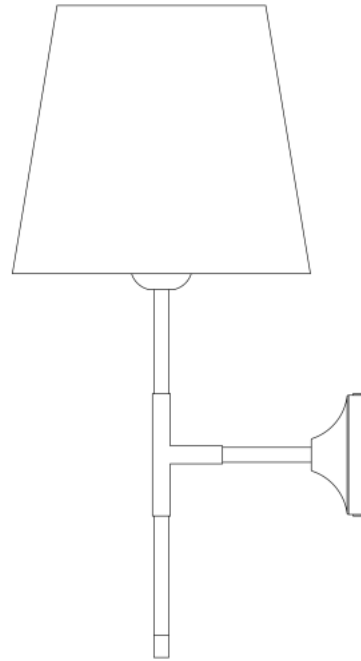

TENBY Wall Light

MLWL328ANTBRS Antique Brass

MATERIAL	Brass
HEIGHT	44cm 17.32"
WIDTH DIAMETER	20cm 7.87"
LENGTH PROJECTION	23cm 9.06"
WEIGHT	0.7KG 1.54lbs
LAMP HOLDER	E27 or E26 *
MAX WATTAGE	40W x 1
VOLTAGE	220/240v or 110/120v *
IP RATING	20
CLASS PROTECTION	I
SHADE CODE	MLFS003
CABLE CHAIN BAR LENGT	n/a
CABLE TYPE	-

TENBY Wall Light

MLWL328ANTSLV Antique Silver

MATERIAL	Brass
HEIGHT	44cm 17.32"
WIDTH DIAMETER	20cm 7.87"
LENGTH PROJECTION	23cm 9.06"
WEIGHT	0.7KG 1.54lbs
LAMP HOLDER	E27 or E26 *
MAX WATTAGE	40W x 1
VOLTAGE	220/240v or 110/120v *
IP RATING	20
CLASS PROTECTION	I
SHADE CODE	MLFS003
CABLE CHAIN BAR LENGT	n/a
CABLE TYPE	-

Fixing Bracket MLWB03 | Antique Silver
* Fixing bracket may differ for UL wired products.

Product Notes:

1) Bulbs not included. 2) Dimensions do not include bulbs. 3) All products are individually made-to-order and therefore may differ slightly within manufacturing tolerances. 4) Cable / chain can be shortened during installation. Longer cable / chain lengths available on request. 5) Additional colour finishes may be available on request. 6) UL wired products operate at 110/120v with the appropriate lamp holder. 7) Twisted cable is not available for UL wired products. Round cable in black or brown only is supplied instead. 8) Refer to our website for a full list of terms and conditions.

TENBY Wall Light

MLWL328PCBLK Black

MATERIAL	Brass
HEIGHT	44cm 17.32"
WIDTH DIAMETER	20cm 7.87"
LENGTH PROJECTION	23cm 9.06"
WEIGHT	0.7KG 1.54lbs
LAMP HOLDER	E27 or E26 *
MAX WATTAGE	40W x 1
VOLTAGE	220/240v or 110/120v *
IP RATING	20
CLASS PROTECTION	I
SHADE CODE	MLFS003
CABLE CHAIN BAR LENGT	n/a
CABLE TYPE	-