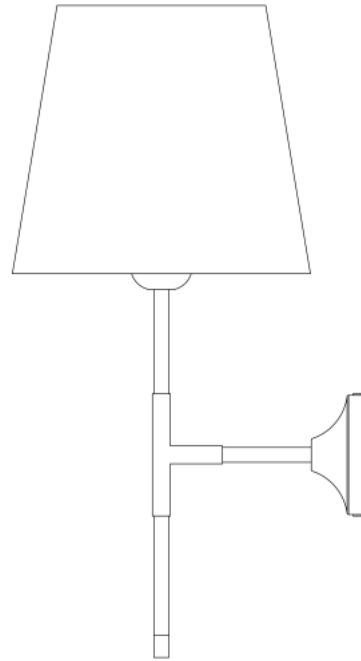

TENBY Wall Light

MLWL328ANTBRS Antique Brass

MATERIAL	Brass
HEIGHT	44cm 17.32"
WIDTH DIAMETER	20cm 7.87"
LENGTH PROJECTION	23cm 9.06"
WEIGHT	0.7KG 1.54lbs
LAMP HOLDER	E27 or E26 *
MAX WATTAGE	40W x 1
VOLTAGE	220/240v or 110/120v *
IP RATING	20
CLASS PROTECTION	I
SHADE CODE	MLFS003
CABLE CHAIN BAR LENGT	n/a
CABLE TYPE	-

TENBY Wall Light

MLWL328PCWTE White

MATERIAL	Brass
HEIGHT	44cm 17.32"
WIDTH DIAMETER	20cm 7.87"
LENGTH PROJECTION	23cm 9.06"
WEIGHT	0.7KG 1.54lbs
LAMP HOLDER	E27 or E26 *
MAX WATTAGE	40W x 1
VOLTAGE	220/240v or 110/120v *
IP RATING	20
CLASS PROTECTION	I
SHADE CODE	MLFS003
CABLE CHAIN BAR LENGT	n/a
CABLE TYPE	-

Fixing Bracket MLWB03 | White

* Fixing bracket may differ for UL wired products.

Product Notes:

1) Bulbs not included. 2) Dimensions do not include bulbs. 3) All products are individually made-to-order and therefore may differ slightly within manufacturing tolerances. 4) Cable / chain can be shortened during installation. Longer cable / chain lengths available on request. 5) Additional colour finishes may be available on request. 6) UL wired products operate at 110/120v with the appropriate lamp holder. 7) Twisted cable is not available for UL wired products. Round cable in black or brown only is supplied instead. 8) Refer to our website for a full list of terms and conditions.

TENBY Wall Light

MLWL328POLBRS Polished Brass

MATERIAL	Brass
HEIGHT	44cm 17.32"
WIDTH DIAMETER	20cm 7.87"
LENGTH PROJECTION	23cm 9.06"
WEIGHT	0.7KG 1.54lbs
LAMP HOLDER	E27 or E26 *
MAX WATTAGE	40W x 1
VOLTAGE	220/240v or 110/120v *
IP RATING	20
CLASS PROTECTION	I
SHADE CODE	MLFS003
CABLE CHAIN BAR LENGT	n/a
CABLE TYPE	-