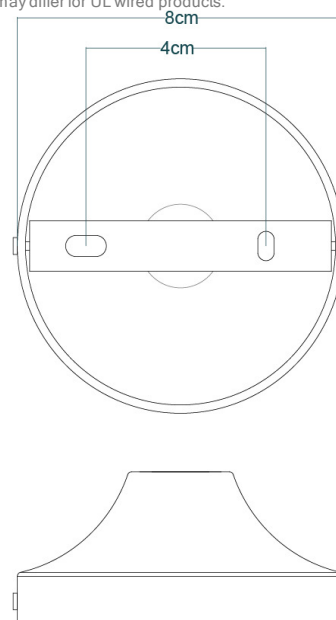

Fixing Bracket MLWB03 | Matt Black

* Fixing bracket may differ for UL wired products.

Product Notes:

1) Bulbs not included. 2) Dimensions do not include bulbs. 3) All products are individually made-to-order and therefore may differ slightly within manufacturing tolerances. 4) Cable / chain can be shortened during installation. Longer cable / chain lengths available on request. 5) Additional colour finishes may be available on request. 6) UL wired products operate at 110/120v with the appropriate lamp holder. 7) Twisted cable is not available for UL wired products. Round cable in black or brown only is supplied instead. 8) Refer to our website for a full list of terms and conditions.