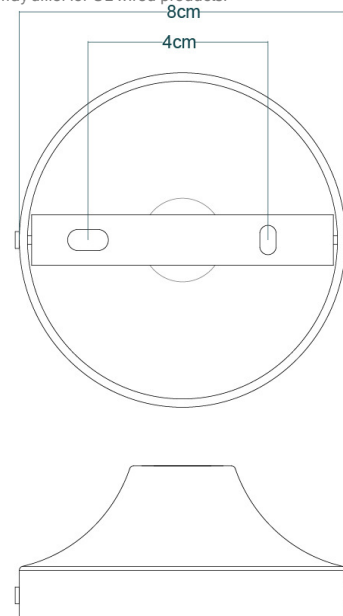

Fixing Bracket MLWB03 | Satin Brass

* Fixing bracket may differ for UL wired products.

Product Notes:

1) Bulbs not included. 2) Dimensions do not include bulbs. 3) All products are individually made-to-order and therefore may differ slightly within manufacturing tolerances. 4) Cable / chain can be shortened during installation. Longer cable / chain lengths available on request. 5) Additional colour finishes may be available on request. 6) UL wired products operate at 110/120v with the appropriate lamp holder. 7) Twisted cable is not available for UL wired products. Round cable in black or brown only is supplied instead. 8) Refer to our website for a full list of terms and conditions.