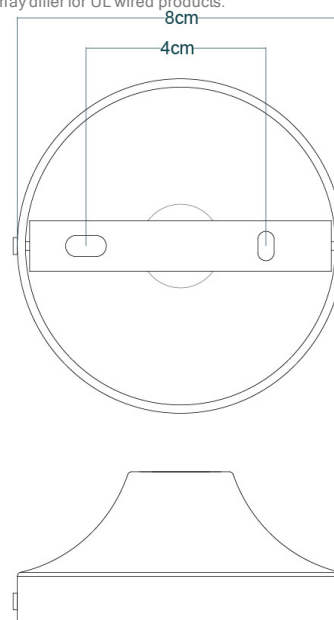

MATERIAL	Brass
HEIGHT	44cm | 17.32"
WIDTH | DIAMETER	20cm | 7.87"
LENGTH | PROJECTION	23cm | 9.06"
WEIGHT	0.7KG | 1.54lbs
LAMP HOLDER	E27 or E26 *
MAX WATTAGE	40W x 1
VOLTAGE	220/240v or 110/120v *
IP RATING	20
CLASS PROTECTION	I
SHADE CODE	MLFS003
CABLE | CHAIN | BAR LENGT	n/a
CABLE TYPE	-

Fixing Bracket MLWB03 | Antique Silver
* Fixing bracket may differ for UL wired products.