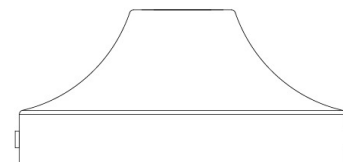

Fixing Bracket MLWB03 | White

* Fixing bracket may differ for UL wired products.

Product Notes:

1) Bulbs not included. 2) Dimensions do not include bulbs. 3) All products are individually made-to-order and therefore may differ slightly within manufacturing tolerances. 4) Cable / chain can be shortened during installation. Longer cable / chain lengths available on request. 5) Additional colour finishes may be available on request. 6) UL wired products operate at 110/120v with the appropriate lamp holder. 7) Twisted cable is not available for UL wired products. Round cable in black or brown only is supplied instead. 8) Refer to our website for a full list of terms and conditions.