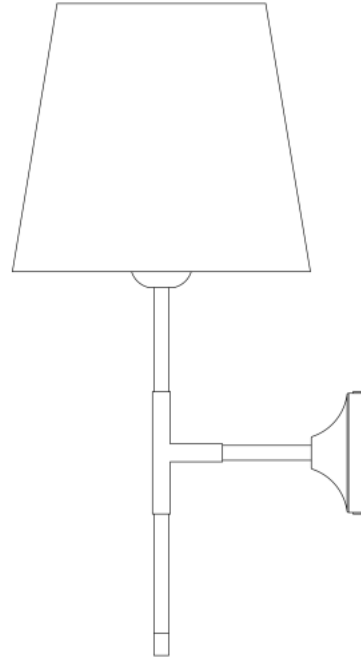

TENBY Wall Light

MLWL328SATBRS Satin Brass

MATERIAL	Brass
HEIGHT	44cm | 17.32"
WIDTH | DIAMETER	20cm | 7.87"
LENGTH | PROJECTION	23cm | 9.06"
WEIGHT	0.7KG | 1.54lbs
LAMP HOLDER	E27 or E26 *
MAX WATTAGE	40W x 1
VOLTAGE	220/240v or 110/120v *
IP RATING	20
CLASS PROTECTION	I
SHADE CODE	MLFS003
CABLE | CHAIN | BAR LENGT	n/a
CABLE TYPE	-