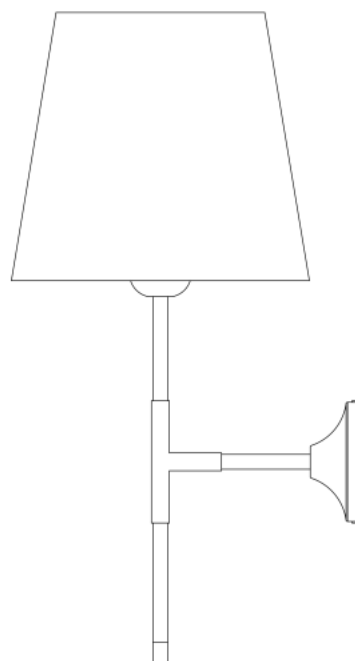

TENBY Wall Light

MLWL328ANTBRS Antique Brass

MATERIAL	Brass
HEIGHT	44cm 17.32"
WIDTH DIAMETER	20cm 7.87"
LENGTH PROJECTION	23cm 9.06"
WEIGHT	0.7KG 1.54lbs
LAMP HOLDER	E27 or E26 *
MAX WATTAGE	40W x 1
VOLTAGE	220/240v or 110/120v *
IP RATING	20
CLASS PROTECTION	I
SHADE CODE	MLFS003
CABLE CHAIN BAR LENGT	n/a
CABLE TYPE	-

TENBY Wall Light

MLWL328ANTSLV Antique Silver

MATERIAL	Brass
HEIGHT	44cm 17.32"
WIDTH DIAMETER	20cm 7.87"
LENGTH PROJECTION	23cm 9.06"
WEIGHT	0.7KG 1.54lbs
LAMP HOLDER	E27 or E26 *
MAX WATTAGE	40W x 1
VOLTAGE	220/240v or 110/120v *
IP RATING	20
CLASS PROTECTION	I
SHADE CODE	MLFS003
CABLE CHAIN BAR LENGT	n/a
CABLE TYPE	-

TENBY Wall Light

MLWL328PCBLK Black

MATERIAL	Brass
HEIGHT	44cm 17.32"
WIDTH DIAMETER	20cm 7.87"
LENGTH PROJECTION	23cm 9.06"
WEIGHT	0.7KG 1.54lbs
LAMP HOLDER	E27 or E26 *
MAX WATTAGE	40W x 1
VOLTAGE	220/240v or 110/120v *
IP RATING	20
CLASS PROTECTION	I
SHADE CODE	MLFS003
CABLE CHAIN BAR LENGT	n/a
CABLE TYPE	-

TENBY Wall Light

MLWL328PCMBK Matt Black

POWDER-COATED
MATTE BLACK

MATERIAL	Brass
HEIGHT	44cm 17.32"
WIDTH DIAMETER	20cm 7.87"
LENGTH PROJECTION	23cm 9.06"
WEIGHT	0.7KG 1.54lbs
LAMP HOLDER	E27 or E26 *
MAX WATTAGE	40W x 1
VOLTAGE	220/240v or 110/120v *
IP RATING	20
CLASS PROTECTION	I
SHADE CODE	MLFS003
CABLE CHAIN BAR LENGT	n/a
CABLE TYPE	-