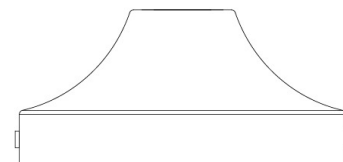

Fixing Bracket MLWB03 | Black

* Fixing bracket may differ for UL wired products.

Product Notes:

1) Bulbs not included. 2) Dimensions do not include bulbs. 3) All products are individually made-to-order and therefore may differ slightly within manufacturing tolerances. 4) Cable / chain can be shortened during installation. Longer cable / chain lengths available on request. 5) Additional colour finishes may be available on request. 6) UL wired products operate at 110/120v with the appropriate lamp holder. 7) Twisted cable is not available for UL wired products. Round cable in black or brown only is supplied instead. 8) Refer to our website for a full list of terms and conditions.