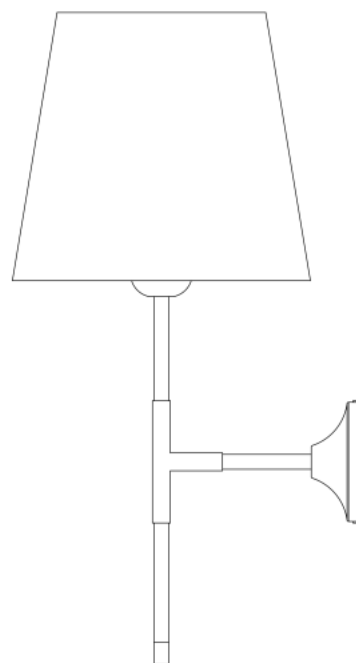

TENBY Wall Light

MLWL328ANTBRS Antique Brass

MATERIAL	Brass
HEIGHT	44cm 17.32"
WIDTH DIAMETER	20cm 7.87"
LENGTH PROJECTION	23cm 9.06"
WEIGHT	0.7KG 1.54lbs
LAMP HOLDER	E27 or E26 *
MAX WATTAGE	40W x 1
VOLTAGE	220/240v or 110/120v *
IP RATING	20
CLASS PROTECTION	I
SHADE CODE	MLFS003
CABLE CHAIN BAR LENGT	n/a
CABLE TYPE	-

Fixing Bracket MLWB03 | Antique Brass
 * Fixing bracket may differ for UL wired products.

Product Notes:

1) Bulbs not included. 2) Dimensions do not include bulbs. 3) All products are individually made-to-order and therefore may differ slightly within manufacturing tolerances. 4) Cable / chain can be shortened during installation. Longer cable / chain lengths available on request. 5) Additional colour finishes may be available on request. 6) UL wired products operate at 110/120v with the appropriate lamp holder. 7) Twisted cable is not available for UL wired products. Round cable in black or brown only is supplied instead. 8) Refer to our website for a full list of terms and conditions.

TENBY Wall Light

MLWL328ANTSLV Antique Silver

MATERIAL	Brass
HEIGHT	44cm 17.32"
WIDTH DIAMETER	20cm 7.87"
LENGTH PROJECTION	23cm 9.06"
WEIGHT	0.7KG 1.54lbs
LAMP HOLDER	E27 or E26 *
MAX WATTAGE	40W x 1
VOLTAGE	220/240v or 110/120v *
IP RATING	20
CLASS PROTECTION	I
SHADE CODE	MLFS003
CABLE CHAIN BAR LENGT	n/a
CABLE TYPE	-

TENBY Wall Light

MLWL328PCBLK Black

MATERIAL	Brass
HEIGHT	44cm 17.32"
WIDTH DIAMETER	20cm 7.87"
LENGTH PROJECTION	23cm 9.06"
WEIGHT	0.7KG 1.54lbs
LAMP HOLDER	E27 or E26 *
MAX WATTAGE	40W x 1
VOLTAGE	220/240v or 110/120v *
IP RATING	20
CLASS PROTECTION	I
SHADE CODE	MLFS003
CABLE CHAIN BAR LENGT	n/a
CABLE TYPE	-