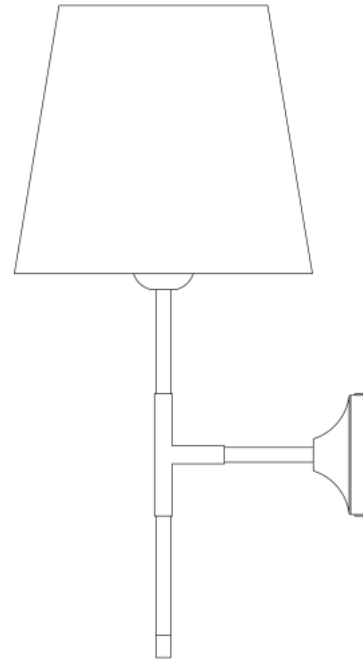

TENBY Wall Light

MLWL328ANTBRS Antique Brass

MATERIAL	Brass
HEIGHT	44cm 17.32"
WIDTH DIAMETER	20cm 7.87"
LENGTH PROJECTION	23cm 9.06"
WEIGHT	0.7KG 1.54lbs
LAMP HOLDER	E27 or E26 *
MAX WATTAGE	40W x 1
VOLTAGE	220/240v or 110/120v *
IP RATING	20
CLASS PROTECTION	I
SHADE CODE	MLFS003
CABLE CHAIN BAR LENGT	n/a
CABLE TYPE	-

Fixing Bracket MLWB03 | Antique Brass
 * Fixing bracket may differ for UL wired products.

Product Notes:

1) Bulbs not included. 2) Dimensions do not include bulbs. 3) All products are individually made-to-order and therefore may differ slightly within manufacturing tolerances. 4) Cable / chain can be shortened during installation. Longer cable / chain lengths available on request. 5) Additional colour finishes may be available on request. 6) UL wired products operate at 110/120v with the appropriate lamp holder. 7) Twisted cable is not available for UL wired products. Round cable in black or brown only is supplied instead. 8) Refer to our website for a full list of terms and conditions.

TENBY Wall Light

MLWL328ANTSLV Antique Silver

MATERIAL	Brass
HEIGHT	44cm 17.32"
WIDTH DIAMETER	20cm 7.87"
LENGTH PROJECTION	23cm 9.06"
WEIGHT	0.7KG 1.54lbs
LAMP HOLDER	E27 or E26 *
MAX WATTAGE	40W x 1
VOLTAGE	220/240v or 110/120v *
IP RATING	20
CLASS PROTECTION	I
SHADE CODE	MLFS003
CABLE CHAIN BAR LENGT	n/a
CABLE TYPE	-

TENBY Wall Light

MLWL328PCBLK Black

MATERIAL	Brass
HEIGHT	44cm 17.32"
WIDTH DIAMETER	20cm 7.87"
LENGTH PROJECTION	23cm 9.06"
WEIGHT	0.7KG 1.54lbs
LAMP HOLDER	E27 or E26 *
MAX WATTAGE	40W x 1
VOLTAGE	220/240v or 110/120v *
IP RATING	20
CLASS PROTECTION	I
SHADE CODE	MLFS003
CABLE CHAIN BAR LENGT	n/a
CABLE TYPE	-