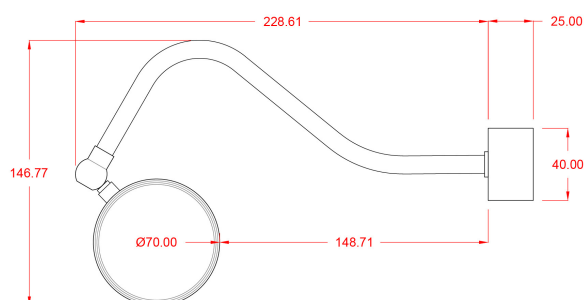

DUBLIN Picture Light

MPL020ANTBRS Antique Brass

MATERIAL	Brass
HEIGHT	13cm 5.12"
WIDTH DIAMETER	50.5cm 19.88"
LENGTH PROJECTION	20cm 7.87"
WEIGHT	0KG 0lbs
LAMPHOLDER	G9 x 2
MAX WATTAGE	6.5W x 2
VOLTAGE	220/240v
IP RATING	20
CLASS PROTECTION	I
SHADE	-
FLEX BAR CHAIN LENGT	n/a
CABLE TYPE	-

DUBLIN Picture Light

MPL020ANTSLV Antique Silver

MATERIAL	Brass
HEIGHT	13cm 5.12"
WIDTH DIAMETER	50.5cm 19.88"
LENGTH PROJECTION	20cm 7.87"
WEIGHT	0KG 0lbs
LAMPHOLDER	G9 x 2
MAX WATTAGE	6.5W x 2
VOLTAGE	220/240v
IP RATING	20
CLASS PROTECTION	I
SHADE	-
FLEX BAR CHAIN LENGT	n/a
CABLE TYPE	-

MATERIAL	Brass
HEIGHT	13cm 5.12"
WIDTH DIAMETER	50.5cm 19.88"
LENGTH PROJECTION	20cm 7.87"
WEIGHT	0KG 0lbs
LAMPHOLDER	G9 x 2
MAX WATTAGE	6.5W x 2
VOLTAGE	220/240v
IP RATING	20
CLASS PROTECTION	I
SHADE	-
FLEX BAR CHAIN LENGT	n/a
CABLE TYPE	-