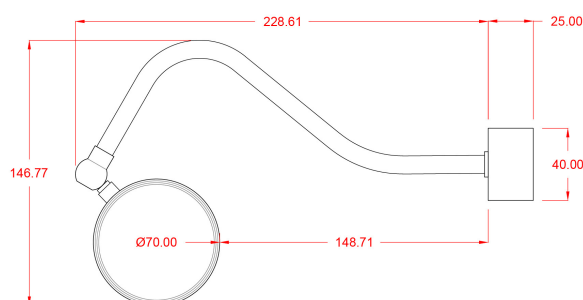

DUBLIN Picture Light

MPL020ANTSLV Antique Silver

MATERIAL	Brass
HEIGHT	13cm 5.12"
WIDTH DIAMETER	50.5cm 19.88"
LENGTH PROJECTION	20cm 7.87"
WEIGHT	0KG 0lbs
LAMPHOLDER	G9 x 2
MAX WATTAGE	6.5W x 2
VOLTAGE	220/240v
IP RATING	20
CLASS PROTECTION	I
SHADE	-
FLEX BAR CHAIN LENGT	n/a
CABLE TYPE	-

MATERIAL	Brass
HEIGHT	13cm 5.12"
WIDTH DIAMETER	50.5cm 19.88"
LENGTH PROJECTION	20cm 7.87"
WEIGHT	0KG 0lbs
LAMPHOLDER	G9 x 2
MAX WATTAGE	6.5W x 2
VOLTAGE	220/240v
IP RATING	20
CLASS PROTECTION	I
SHADE	-
FLEX BAR CHAIN LENGT	n/a
CABLE TYPE	-

DUBLIN Picture Light

MPL020POLBRS Polished Brass

MATERIAL	Brass
HEIGHT	13cm 5.12"
WIDTH DIAMETER	50.5cm 19.88"
LENGTH PROJECTION	20cm 7.87"
WEIGHT	0KG 0lbs
LAMPHOLDER	G9 x 2
MAX WATTAGE	6.5W x 2
VOLTAGE	220/240v
IP RATING	20
CLASS PROTECTION	I
SHADE	-
FLEX BAR CHAIN LENGT	n/a
CABLE TYPE	-