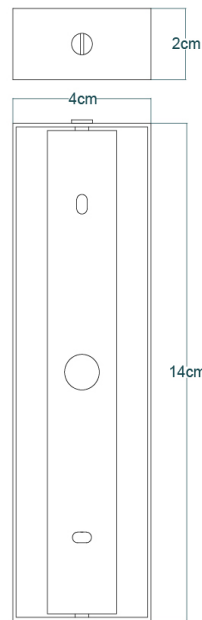

MATERIAL	Brass
HEIGHT	13cm | 5.12"
WIDTH | DIAMETER	50.5cm | 19.88"
LENGTH | PROJECTION	20cm | 7.87"
WEIGHT	0KG | 0lbs
LAMPHOLDER	G9 x 2
MAX WATTAGE	6.5W x 2
VOLTAGE	220/240v
IP RATING	20
CLASS PROTECTION	I
SHADE	-
FLEX | BAR | CHAIN LENGT	n/a
CABLE TYPE	-

Fixing Bracket MLWB06 | Antique Brass