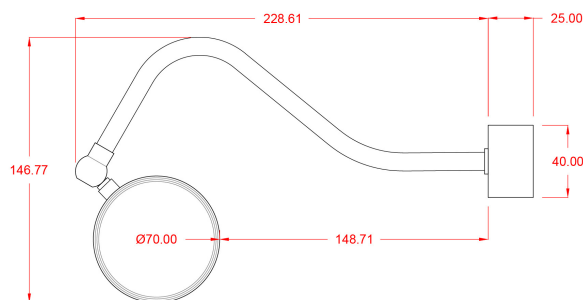

DUBLIN Picture Light

MPL020ANTBRS Antique Brass