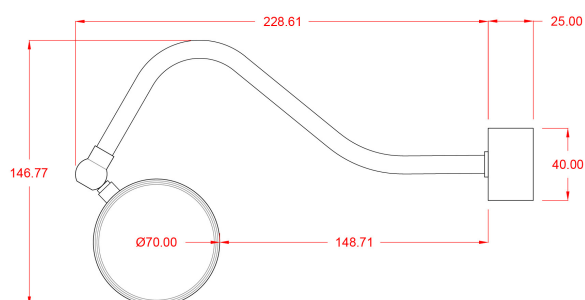

DUBLIN Picture Light

MPL020ANTSLV Antique Silver