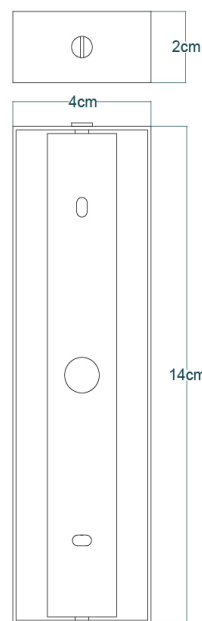

MATERIAL	Brass
HEIGHT	13cm | 5.12"
WIDTH | DIAMETER	50.5cm | 19.88"
LENGTH | PROJECTION	20cm | 7.87"
WEIGHT	0KG | 0lbs
LAMPHOLDER	G9 x 2
MAX WATTAGE	6.5W x 2
VOLTAGE	220/240v
IP RATING	20
CLASS PROTECTION	I
SHADE	-
FLEX | BAR | CHAIN LENGT	n/a
CABLE TYPE	-

Fixing Bracket MLWB06 | Antique Silver