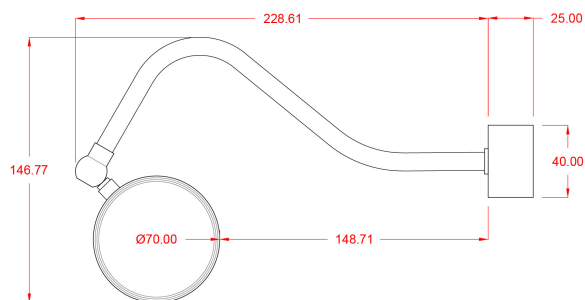

MATERIAL	Brass
HEIGHT	13cm 5.12"
WIDTH DIAMETER	50.5cm 19.88"
LENGTH PROJECTION	20cm 7.87"
WEIGHT	0KG 0lbs
LAMPHOLDER	G9 x 2
MAX WATTAGE	6.5W x 2
VOLTAGE	220/240v
IP RATING	20
CLASS PROTECTION	I
SHADE	-
FLEX BAR CHAIN LENGT	n/a
CABLE TYPE	-

DUBLIN Picture Light

MPL020POLBRS Polished Brass

MATERIAL	Brass
HEIGHT	13cm 5.12"
WIDTH DIAMETER	50.5cm 19.88"
LENGTH PROJECTION	20cm 7.87"
WEIGHT	0KG 0lbs
LAMPHOLDER	G9 x 2
MAX WATTAGE	6.5W x 2
VOLTAGE	220/240v
IP RATING	20
CLASS PROTECTION	I
SHADE	-
FLEX BAR CHAIN LENGT	n/a
CABLE TYPE	-

Fixing Bracket MLWB06 | Polished Brass

Product Notes:

- 1) Lamps not included with light fixture.
- 2) All products are individually hand crafted, therefore may differ slightly within manufacturing tolerances.
- 3) Please refer to: <http://www.mullanlighting.com/terms> for full list of Terms & Conditions.
- 4) Cable/Chain can be shortened during installation.
- 5) Longer Cable/Chain available on request.
- 6) Additional colour finishes available on request.
- 7.) Dimensions do not include lamps.
- 8.) Products wired to UL standards will operate at 110/120v with the appropriate lampholders.

DUBLIN Picture Light

MPL020SATBRS Satin Brass

MATERIAL	Brass
HEIGHT	13cm 5.12"
WIDTH DIAMETER	50.5cm 19.88"
LENGTH PROJECTION	20cm 7.87"
WEIGHT	0KG 0lbs
LAMPHOLDER	G9 x 2
MAX WATTAGE	6.5W x 2
VOLTAGE	220/240v
IP RATING	20
CLASS PROTECTION	I
SHADE	-
FLEX BAR CHAIN LENGT	n/a
CABLE TYPE	-