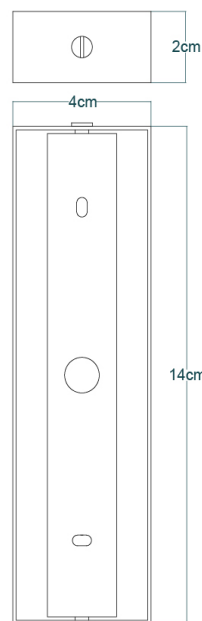

MATERIAL	Brass
HEIGHT	13cm | 5.12"
WIDTH | DIAMETER	50.5cm | 19.88"
LENGTH | PROJECTION	20cm | 7.87"
WEIGHT	0KG | 0lbs
LAMPHOLDER	G9 x 2
MAX WATTAGE	6.5W x 2
VOLTAGE	220/240v
IP RATING	20
CLASS PROTECTION	I
SHADE	-
FLEX | BAR | CHAIN LENGT	n/a
CABLE TYPE	-

Fixing Bracket MLWB06 | Matte Black