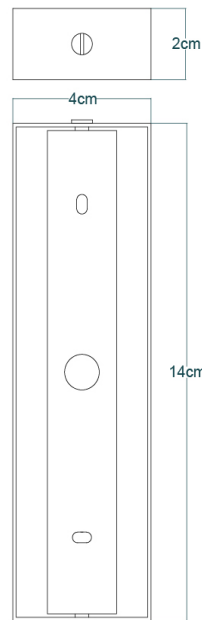

MATERIAL	Brass
HEIGHT	13cm | 5.12"
WIDTH | DIAMETER	50.5cm | 19.88"
LENGTH | PROJECTION	20cm | 7.87"
WEIGHT	0KG | 0lbs
LAMPHOLDER	G9 x 2
MAX WATTAGE	6.5W x 2
VOLTAGE	220/240v
IP RATING	20
CLASS PROTECTION	I
SHADE	-
FLEX | BAR | CHAIN LENGT	n/a
CABLE TYPE	-

Fixing Bracket MLWB06 | Satin Brass