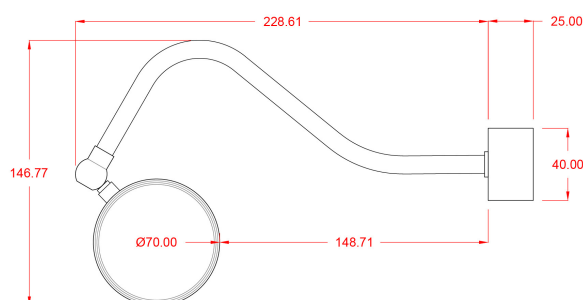

MATERIAL	Brass
HEIGHT	13cm 5.12"
WIDTH DIAMETER	50.5cm 19.88"
LENGTH PROJECTION	20cm 7.87"
WEIGHT	0KG 0lbs
LAMPHOLDER	G9 x 2
MAX WATTAGE	6.5W x 2
VOLTAGE	220/240v
IP RATING	20
CLASS PROTECTION	I
SHADE	-
FLEX BAR CHAIN LENGT	n/a
CABLE TYPE	-

DUBLIN Picture Light

MPL020POLBRS Polished Brass

MATERIAL	Brass
HEIGHT	13cm 5.12"
WIDTH DIAMETER	50.5cm 19.88"
LENGTH PROJECTION	20cm 7.87"
WEIGHT	0KG 0lbs
LAMPHOLDER	G9 x 2
MAX WATTAGE	6.5W x 2
VOLTAGE	220/240v
IP RATING	20
CLASS PROTECTION	I
SHADE	-
FLEX BAR CHAIN LENGT	n/a
CABLE TYPE	-

DUBLIN Picture Light

MPL020SATBRS Satin Brass

MATERIAL	Brass
HEIGHT	13cm 5.12"
WIDTH DIAMETER	50.5cm 19.88"
LENGTH PROJECTION	20cm 7.87"
WEIGHT	0KG 0lbs
LAMPHOLDER	G9 x 2
MAX WATTAGE	6.5W x 2
VOLTAGE	220/240v
IP RATING	20
CLASS PROTECTION	I
SHADE	-
FLEX BAR CHAIN LENGT	n/a
CABLE TYPE	-