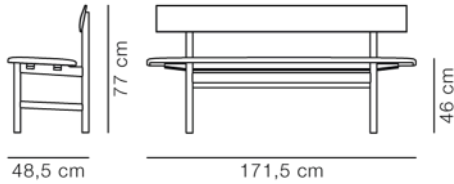

DIMENSIONS

Weight: 21 kg

PACKAGING INFORMATION

L: 175 cm, W: 59 cm, H: 79 cm,

Cbm: 0,82m³

23 kg

CARE & MAINTENANCE

Our Care & Maintenance offers guidance for best maintenance of our furniture. It includes advice and instructions on cleaning and caring for specific materials to ensure a long life of your furniture. Find your product on our product site and navigate to the Product Care menu:

[Link to Cleaning & Maintenance](#)

SUSTAINABILITY

Fredericia's furniture is intended to be passed on from generation to generation. The core values of good design are rooted in the sense of responsibility and use of natural materials, ethical methods of production and respect for the people using our furniture every day.

Transparency, sustainability, and circularity are essential, and with a growing number of certifications and ambitious initiatives, Fredericia takes pride in continuously improving its performance while facilitating sustainable customer choices. Download our Sustainability report, Fredericia for People & Planet, here:

[Fredericia for People & Planet](#)

WARRANTY

Fredericia Furniture A/S offers a 7-year guarantee against manufacturing defects in standard products (materials and construction). The warranty does not cover wear and damage to covers, surface treatment, inappropriate use and the like.

For further information regarding our guarantee, please visit [Fredericia.com](#).

DOWNLOADS

Download images, architect files at our partner portal on [www.fredericia.com](#)