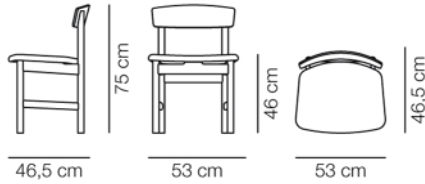

Oak soap, FSC Mix 70%

Leather Omni 301, Black

Oak black lacquer, FSC Mix 70%

DIMENSIONS

Weight: 6 kg

PACKAGING INFORMATION

L: 50 cm, W: 54 cm, H: 83 cm,

Cbm: 0,14m³ (2 Pcs.)