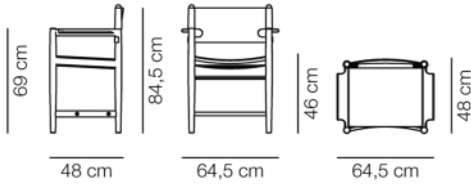

Oak light oil

Leather, black

Smoked oak, oiled

DIMENSIONS

Weight: 8,9 kg

PACKAGING INFORMATION

L: 53 cm, W: 69 cm, H: 83 cm,

Cbm: 0,3m³