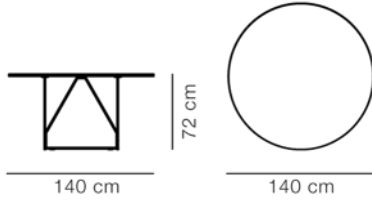

DIMENSIONS

PACKAGING INFORMATION

L: 150 / 80 cm, W: 150 / 75 cm, H: 60 / 8 cm,
Cbm: 2,1m³
130 kg

CARE & MAINTENANCE

Our Care & Maintenance offers guidance for best maintenance of our furniture. It includes advice and instructions on cleaning and caring for specific materials to ensure a long life of your furniture. Find your product on our product site and navigate to the Product Care menu: