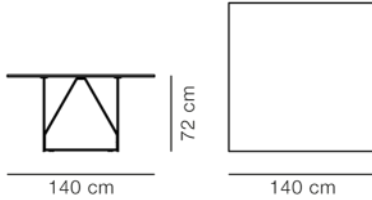

DIMENSIONS

PACKAGING INFORMATION

L: 150 / 80 cm, W: 150 / 75 cm, H: 60 / 8 cm,
152 kg

CARE & MAINTENANCE

Our Care & Maintenance offers guidance for best maintenance of our furniture. It includes advice and instructions on cleaning and caring for specific materials to ensure a long life of your furniture. Find your product on our product site and navigate to the Product Care menu: