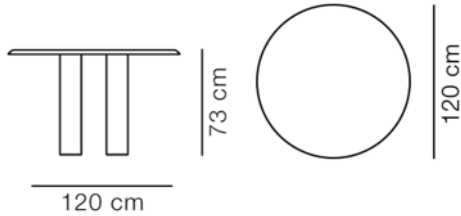

DIMENSIONS

Weight: 54 kg

PACKAGING INFORMATION

L: 135/84 cm, W: 135/36 cm, H: 8/36 cm,

Cbm: 0,26m³

62,5 kg

CARE & MAINTENANCE

Our Care & Maintenance offers guidance for best maintenance of our furniture. It includes advice and instructions on cleaning and caring for specific materials to ensure a long life of your furniture. Find your product on our product site and navigate to the Product Care menu: