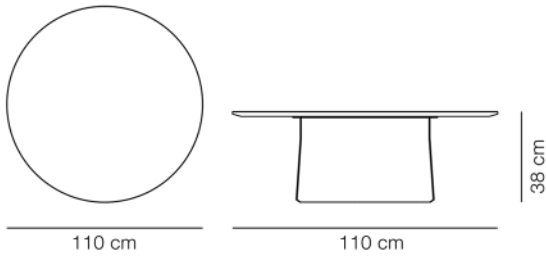

COUNTRY OF ORIGIN

DK

TEST & CERTIFICATES

FSC® certified

EN 15372:2016 (L2)

ESSENTIAL ASSORTMENT

SURFACE	FRAME	SIZE
Black Marquina	Ash brown stained oil treated, FSC Mix 70%	Ø110 cm, height 38 cm
Tundra Grey	Ash oil treated, FSC Mix 70%	Ø110 cm, height 38 cm

DIMENSIONS

Weight: 83 kg

PACKAGING INFORMATION

L: 62/122 cm, W: 62/122,5 cm, H: 38/11 cm,

Cbm: 0,31m³

112 kg

CARE & MAINTENANCE

Our Care & Maintenance offers guidance for best maintenance of our furniture. It includes advice and instructions on cleaning and caring for specific materials to ensure a long life of your furniture. Find your product on our product site and navigate to the Product Care menu: