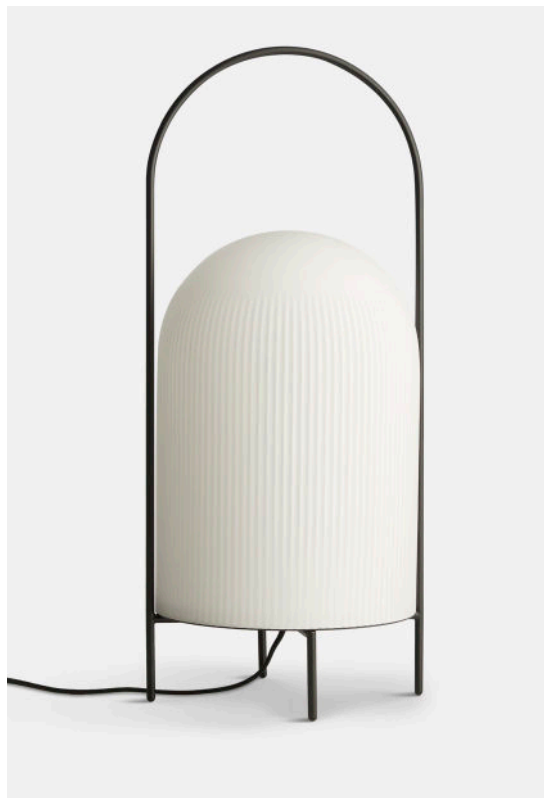

GHOST FLOOR LAMP

DESIGNED BY STUDIO KOWALEWSKI

Ghost floor lamp is a modern interpretation of antique portable oil lamps. The slim metal rod surrounds the lampshade protectively while the overarching bail functions as a handle for carrying the lamp around. Made of translucent opal glass, the shade gives an illusion of a white cloth thrown over the light source. Resembling the appearance of a friendly ghost in the air.

LAUNCH
2020

CATEGORY
Lighting

SHADE
Opal glass

FRAME
Painted metal (smooth surface)

CORD
Fabric covered cord with EU/cUL plug (2500 mm/98.4")

SPECIFICATIONS
E27 (cUL/UL: E26 base), max 25W
IP20, Class II

VERSIONS AVAILABLE
CE, cUL/UL, SAA

ENERGY LABEL
A++

DIMMER
On switch (Does not apply to the cUL-version)

COLLI
1 pc./box

MAINTENANCE
For daily care, wipe off with a clean, moist cloth followed by a soft dry cloth.

DIMENSIONS
Ø 250 x H 600 mm
Ø 9.8 x H 23.6 "

ITEM NO / COLOUR
137017 Black/opal glass (CE)
139317 Black/opal glass (cUL)