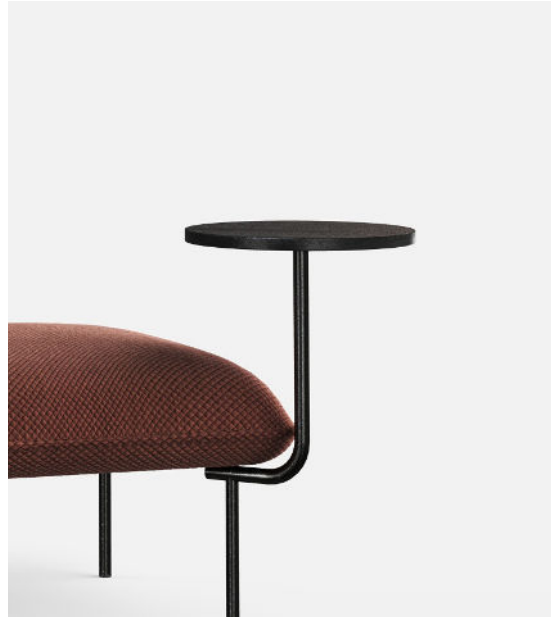

NAKKI LOBBY OTTOMAN

DESIGNED BY MIKA TOLVANEN

WITH A CLEAR INTENTION TO FORM A SERIES THAT IS ESPECIALLY SUITABLE FOR EVERY PUBLIC SPACE AND CONTRACT SETTING, THE MODULAR NAKKI LOBBY MODULES WERE DEVELOPED. CONSISTING OF FIVE MODULAR MODULES AND A MOUNTABLE TABLE, THE SERIES ALLOWS AN UNLIMITED NUMBER OF COMBINATIONS. ITS SQUARE CONTOUR AND STRAIGHT LEGS ARE CONTRASTED WITH ITS SOFT-SHAPED SEAT AND BACK, CREATING AN APPEALING SILHOUETTE THAT NATURALLY FITS INTO ANY SPACE.

LAUNCH

2022

CATEGORY

SOFAS

TABLETOP

White pigmented lacquered/black painted oak

LEG

Black painted metal (Smooth surface)

ASSEMBLY

Instructions manual and screws included

MAINTENANCE

For daily care, wipe off with a clean, moist cloth followed by a soft dry cloth

DIMENSIONS

Ø 360 x H 650 MM

L 14.2 x H 25.6 "

ITEM NO / COLOUR

106905 Table, black painted oak

106906 Table, white pigmented oak