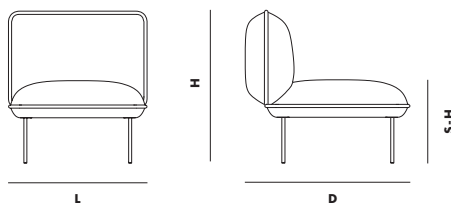

DIMENSIONS

L 680 x D 780 x H 820 x S/H 460 MM

L 26.7 x D 30.7 x H 32.2 x S/H 18.1 "

SEAT DEPTH

530 MM/20.8 IN

WEIGHT

20 kg

NAKKI LOBBY CORNER