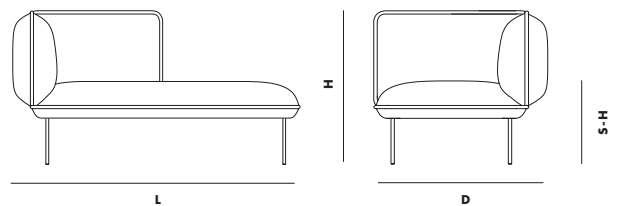

DIMENSIONS

L 1500 x D 780 x H 820 x S/H 460 MM

L 59.1 x D 30.7 x H 32.2 x S/H 18.1 "

SEAT DEPTH

530 MM/20.8 IN

WEIGHT

32 kg

NAKKI LOBBY OTTOMAN