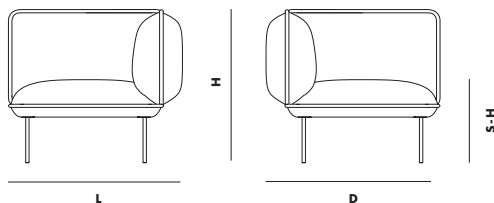

DIMENSIONS

L 780 x D 780 x H 820 x S/H 460 MM

L 30.7 x D 30.7 x H 32.2 x S/H 18.1 "

SEAT DEPTH

530 MM/20.8 IN

WEIGHT

23 kg

NAKKI LOBBY CHAISE LONGUE (ARM RIGHT)