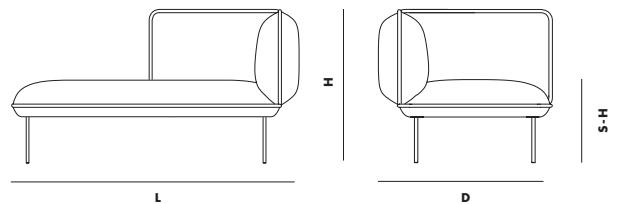

DIMENSIONS

L 1500 x D 780 x H 820 x S/H 460 mm

L 59.1 x D 30.7 x H 32.2 x S/H 18.1 "

SEAT DEPTH

530 mm/20.8 in

WEIGHT

32 kg

NAKKI LOBBY CHAISE LONGUE (ARM LEFT)