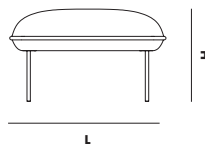

DIMENSIONS

L 680 x H 820 MM

L 26.7 x H 32.2 "

WEIGHT

13.5 kg

NAKKI LOBBY OTTOMAN

DESIGNED BY MIKA TOLVANEN

WITH A CLEAR INTENTION TO FORM A SERIES THAT IS ESPECIALLY SUITABLE FOR EVERY PUBLIC SPACE AND CONTRACT SETTING, THE MODULAR NAKKI LOBBY MODULES WERE DEVELOPED. CONSISTING OF FIVE MODULAR MODULES AND A MOUNTABLE TABLE, THE SERIES ALLOWS AN UNLIMITED NUMBER OF COMBINATIONS. ITS SQUARE CONTOUR AND STRAIGHT LEGS ARE CONTRASTED WITH ITS SOFT-SHAPED SEAT AND BACK, CREATING AN APPEALING SILHOUETTE THAT NATURALLY FITS INTO ANY SPACE.