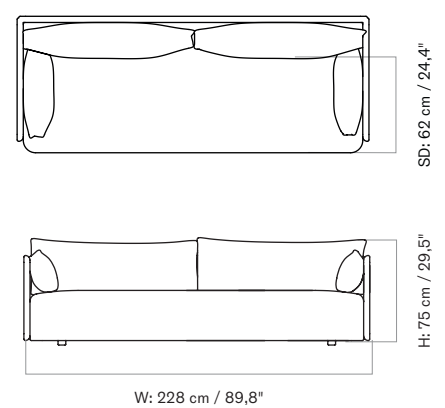

OFFSET SOFA W/LOOSE COVER
Designed by *Norm Architects*

Designed by Norm Architects, the Sofa with Loose Cover introduces increased longevity, functionality and versatility to the Offset collection, with a removable and washable exterior crafted from a custom-made cotton and linen blend textile.

PRODUCT OPTIONS

PRODUCT TYPE
Sofa

COLLI
1

ENVIRONMENT
Indoor

DIMENSIONS

1 Seater
H: 75 cm / 29,5"
SH: 38 cm / 14,9"
W: 94 cm / 37"
D: 90 cm / 35,4"

2 Seater
H: 75 cm / 29,5"
SH: 38 cm / 14,9"
W: 178 cm / 70,1"
D: 90 cm / 35,4"

3 Seater
H: 75 cm / 29,5"
SH: 38 cm / 14,9"
W: 228 cm / 89,8"
D: 90 cm / 35,4"

PRODUCTION PROCESS

The seaters are constructed with a structural frame made from pine, plywood and MDF. Seat consists of a double foam layer with no-zag springs. Back cushions are made with a foam core, surrounded by a casing with 50% feathers / 50% foam granulate. Armrest cushions are made from 50% feathers / 50% foam granulate.

TECHNICAL SPECIFICATIONS

COLOUR

Seat
Oat
Wheat
Poppy Seed

Glides
Black (RAL 9005)

MATERIALS

Foam seat
HR Foam, (30 kg / 120 N)

Armrest and back
Inner layer - 40 kg / 400 N
Outer layer - 18 kg / 160 N

Cushion
50 % feather and 50 % foam granulate

Construction
Pine, plywood, MDF, steel (spring) and upholstery

Loose cover
65 % cotton and 35 % linen

WEIGHT

1 Seater: 44 kg / 97 lb
2 Seater: 73 kg / 160,9 lb
3 Seater: 87 kg / 191,8 lb

TEST
N / A

CERTIFICATIONS
TSCA title IV compliant

Declare.

PACKAGING TYPE
Brown box

PACKAGING MEASUREMENTS
(H x W x D)

1 Seater
61 cm x 98 cm x 92 cm /
24" x 38,2" x 36,2"

2 Seater
61 cm x 183 cm x 92 cm /
24" x 72,0" x 36,2"

3 Seater
61 cm x 231 cm x 92 cm /
24" x 90,9" x 36,2"

MATERIALS & MAINTENANCE

Please visit audocph.com for materials, care and maintenance instructions.

3 SEATER