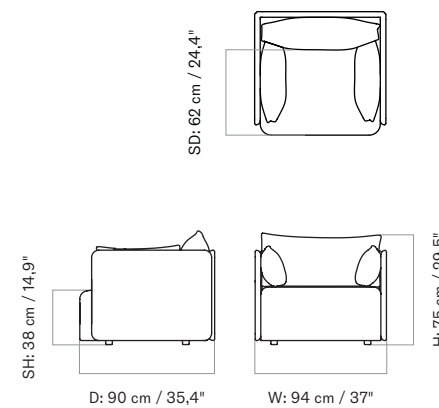

MATERIALS & MAINTENANCE

Please visit audocph.com for materials, care and maintenance instructions.

1 SEATER