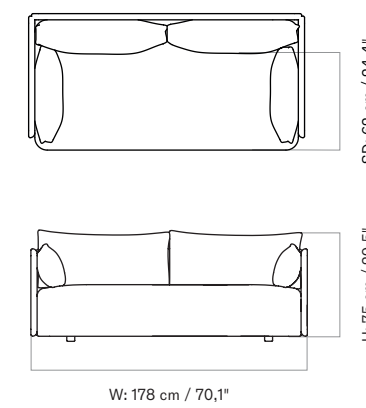

OFFSET SOFA W/LOOSE COVER
Designed by *Norm Architects*

Designed by Norm Architects, the Sofa with Loose Cover introduces increased longevity, functionality and versatility to the Offset collection, with a removable and washable exterior crafted from a custom-made cotton and linen blend textile.

PRODUCT OPTIONS

PRODUCT TYPE
Sofa

COLLI
1

ENVIRONMENT
Indoor

DIMENSIONS

1 Seater
H: 75 cm / 29,5"
SH: 38 cm / 14,9"
W: 94 cm / 37"
D: 90 cm / 35,4"

2 Seater
H: 75 cm / 29,5"
SH: 38 cm / 14,9"
W: 178 cm / 70,1"
D: 90 cm / 35,4"

3 Seater
H: 75 cm / 29,5"
SH: 38 cm / 14,9"
W: 228 cm / 89,8"
D: 90 cm / 35,4"

PRODUCTION PROCESS

The seaters are constructed with a structural frame made from pine, plywood and MDF. Seat consists of a double foam layer with no-zag springs. Back cushions are made with a foam core, surrounded by a casing with 50% feathers / 50% foam granulate. Armrest cushions are made from 50% feathers / 50% foam granulate.

TECHNICAL SPECIFICATIONS

COLOUR

Seat
Oat
Wheat
Poppy Seed

Glides
Black (RAL 9005)

MATERIALS

Foam seat
HR Foam, (30 kg / 120 N)

Armrest and back
Inner layer - 40 kg / 400 N
Outer layer - 18 kg / 160 N

Cushion
50 % feather and 50 % foam granulate

Construction
Pine, plywood, MDF, steel (spring) and upholstery

Loose cover
65 % cotton and 35 % linen

WEIGHT

1 Seater: 44 kg / 97 lb
2 Seater: 73 kg / 160,9 lb
3 Seater: 87 kg / 191,8 lb

TEST
N / A

CERTIFICATIONS
TSCA title IV compliant

Declare.

PACKAGING TYPE
Brown box

PACKAGING MEASUREMENTS
(H x W x D)

1 Seater
61 cm x 98 cm x 92 cm /
24" x 38,2" x 36,2"

2 Seater
61 cm x 183 cm x 92 cm /
24" x 72,0" x 36,2"

3 Seater
61 cm x 231 cm x 92 cm /
24" x 90,9" x 36,2"

MATERIALS & MAINTENANCE

Please visit audocph.com for materials, care and maintenance instructions.

2 SEATER