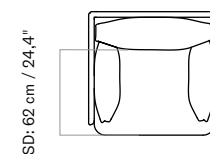

1 Seater
H: 75 cm / 29,5"
SH: 38 cm / 14,9"
W: 94 cm / 37"
D: 90 cm / 35,4"

2 Seater
H: 75 cm / 29,5"
SH: 38 cm / 14,9"
W: 178 cm / 70,1"
D: 90 cm / 35,4"

3 Seater
H: 75 cm / 29,5"
SH: 38 cm / 14,9"
W: 228 cm / 89,8"
D: 90 cm / 35,4"

PRODUCTION PROCESS
Handcut and machinesewn replacement loose cover. Velcro on the inside for secure placement.

TECHNICAL SPECIFICATIONS

COLOUR
Oat
Wheat
Poppy Seed

MATERIALS
65 % cotton and 35 % linen

WEIGHT
1 Seater: 4,3 kg / 9,5 lb
2 Seater: 5,7 Kg / 12,5 lb
3 Seater: 6,4 kg / 14,1 lb

TEST
N / A

CERTIFICATIONS

Declare.

PACKAGING TYPE
Brown box

PACKAGING MEASUREMENTS
(H x W x D)

1 Seater
60 cm x 60 cm x 8 cm / 36,6" x 36,6" x 3,1"

2 Seater
60 cm x 60 cm x 8 cm / 36,6" x 36,6" x 3,1"

3 Seater
60 cm x 60 cm x 8 cm / 36,6" x 36,6" x 3,1"

MATERIALS & MAINTENANCE
Please visit audocph.com for materials, care and maintenance instructions.

1 SEATER

D: 90 cm / 35,4"

W: 94 cm / 37"

2 SEATER

W: 178 cm / 70,1"

3 SEATER

W: 228 cm / 89,8"