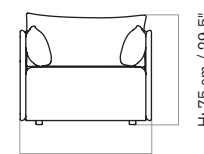

1 Seater
H: 75 cm / 29,5"
SH: 38 cm / 14,9"
W: 94 cm / 37"
D: 90 cm / 35,4"

2 Seater
H: 75 cm / 29,5"
SH: 38 cm / 14,9"
W: 178 cm / 70,1"
D: 90 cm / 35,4"

3 Seater
H: 75 cm / 29,5"
SH: 38 cm / 14,9"
W: 228 cm / 89,8"
D: 90 cm / 35,4"

TEST
N / A

CERTIFICATIONS

Declare.

PACKAGING TYPE
Brown box

PACKAGING MEASUREMENTS
(H x W x D)

1 Seater
60 cm x 60 cm x 8 cm / 36,6" x 36,6" x 3,1"

2 Seater
60 cm x 60 cm x 8 cm / 36,6" x 36,6" x 3,1"

3 Seater
60 cm x 60 cm x 8 cm / 36,6" x 36,6" x 3,1"

MATERIALS & MAINTENANCE
Please visit audocph.com for materials, care and maintenance instructions.

1 SEATER

D: 90 cm / 35,4"

W: 94 cm / 37"

2 SEATER

W: 178 cm / 70,1"

3 SEATER

W: 228 cm / 89,8"