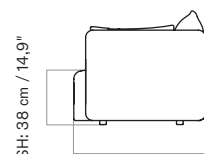

1 Seater
H: 75 cm / 29,5"
SH: 38 cm / 14,9"
W: 94 cm / 37"
D: 90 cm / 35,4"

2 Seater
H: 75 cm / 29,5"
SH: 38 cm / 14,9"
W: 178 cm / 70,1"
D: 90 cm / 35,4"

3 Seater
H: 75 cm / 29,5"
SH: 38 cm / 14,9"
W: 228 cm / 89,8"
D: 90 cm / 35,4"

PRODUCTION PROCESS
Handcut and machinesewn replacement loose cover. Velcro on the inside for secure placement.

TECHNICAL SPECIFICATIONS

COLOUR
Oat
Wheat
Poppy Seed

MATERIALS
65 % cotton and 35 % linen

WEIGHT
1 Seater: 4,3 kg / 9,5 lb
2 Seater: 5,7 Kg / 12,5 lb
3 Seater: 6,4 kg / 14,1 lb

TEST
N / A

CERTIFICATIONS

Declare.

PACKAGING TYPE
Brown box

PACKAGING MEASUREMENTS
(H x W x D)

1 Seater
60 cm x 60 cm x 8 cm / 36,6" x 36,6" x 3,1"

2 Seater
60 cm x 60 cm x 8 cm / 36,6" x 36,6" x 3,1"

3 Seater
60 cm x 60 cm x 8 cm / 36,6" x 36,6" x 3,1"

MATERIALS & MAINTENANCE
Please visit audocph.com for materials, care and maintenance instructions.

1 SEATER

D: 90 cm / 35,4"

W: 94 cm / 37"

2 SEATER

W: 178 cm / 70,1"

3 SEATER

W: 228 cm / 89,8"