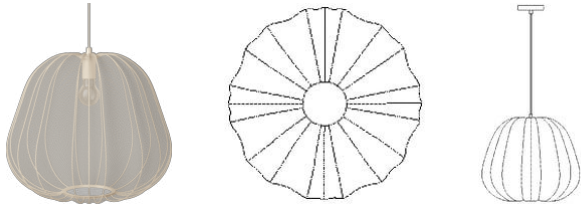

## Balloon series

Designed by Meike Harde, Germany

---

The elegant and sheer fabric adds a light, playful effect to the Balloon lamp and reflects the light in an almost hypnotic way. Balloon features precise, hand-sewn details all down the side – details that have required a special technique and a very steady hand.

## Specifications

<b>Country of origin</b>	<b>Shade width</b>	<b>Diameter</b>	<b>Height</b>	<b>Cord</b>	<b>LED</b>
China	47 cm	47 cm	40 cm	3 m Light Grey Textile cord	No
<b>Dimmable</b>	<b>Light source included</b>	<b>Socket</b>	<b>Hz</b>	<b>IP Rating</b>	<b>Classification</b>
Yes, if the bulb is dimmable and if your electrical system allows it	No	E27	50 Hz	20 IP	Class I
<b>Recommended light source</b>	<b>Replaceable lightsource</b>	<b>Ceiling cap dimensions</b>	<b>Producer</b>	<b>The parcel's measurements</b>	
E27 max 25W	Yes	12.50 cm 2,5 cm	Nine United Scandinavia A/S	The parcel's measurements 1: 0.12 m <sup>3</sup> , 2,9 kg (D 51.0 cm, W 51.0 cm, H 48.0 cm))	