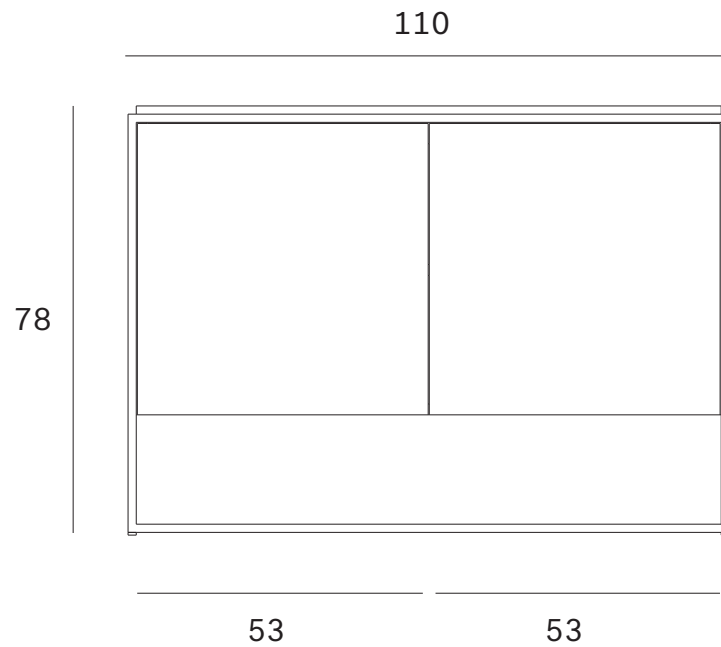

Ethnicraft

Monolit sideboard - Dimension (cm)

Ethnicraft

Monolit sideboard - Dimension (inches)