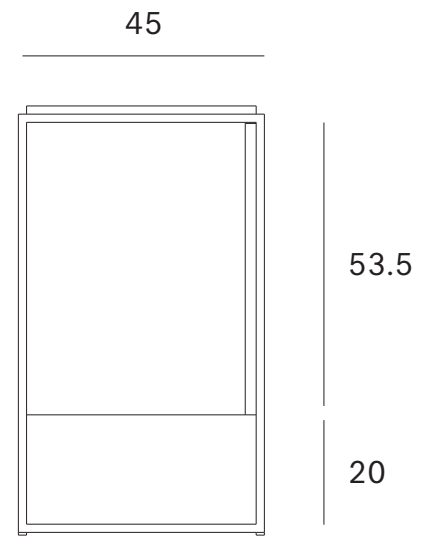

Ethnicraft

Monolit sideboard - Dimension (cm)

Ethnicraft

Monolit sideboard - Dimension (inches)