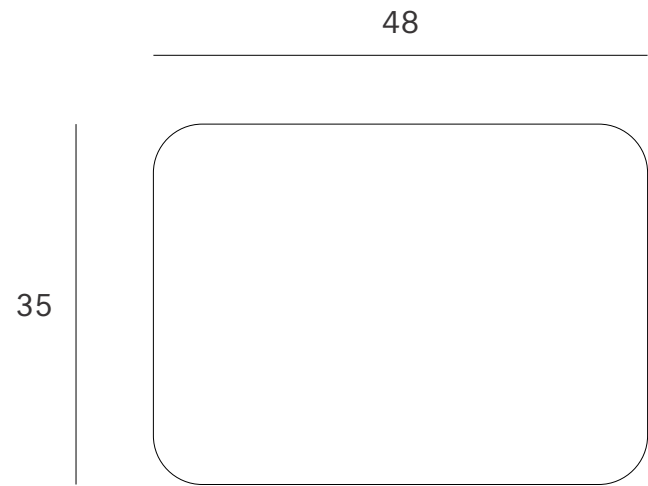

Ethnicraft

Roller Max stool - Dimensions (cm)

Roller Max stool - Dimensions (inches)