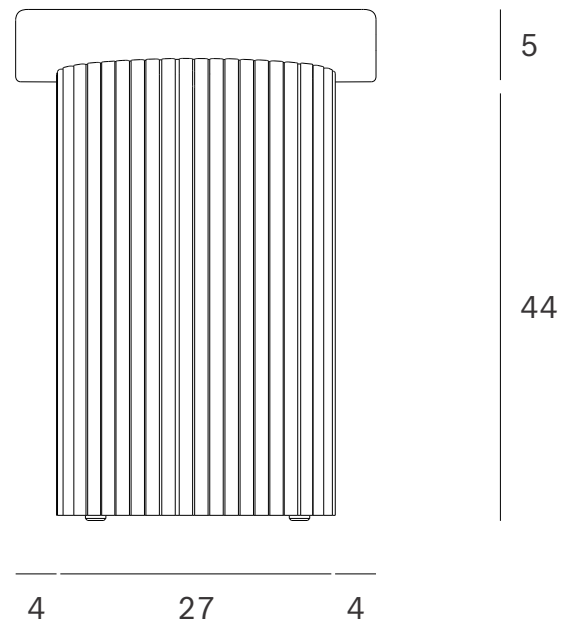

Ethnicraft

Roller Max stool - Dimensions (cm)

Roller Max stool - Dimensions (inches)