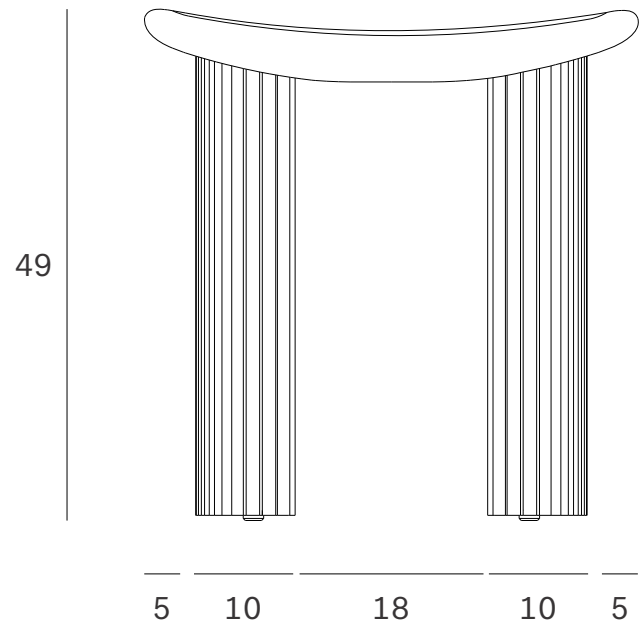

Ethnicraft

Roller Max stool - Dimensions (cm)

Roller Max stool - Dimensions (inches)