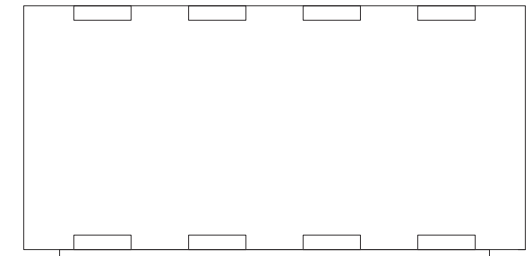

120

70

35

14

16

5

110

5

5

60

5

47.2

27.6

13.8

5.5

6.3

2.0

43.3

2.0

2.0

23.6

2.0

Ethnicraft

Nordic coffee table - Dimensions (inches)