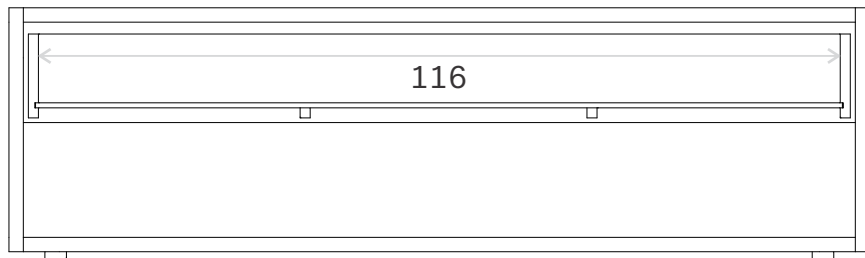

120

70

35

14

16

5

110

5

5

60

5

47.2

27.6

13.8

5.5

6.3

2.0

43.3

2.0

2.0

23.6

2.0

Ethnicraft

Nordic coffee table - Dimensions (inches)