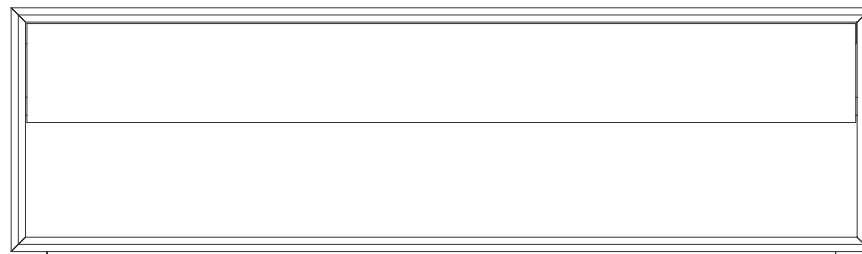

5

60

5

47.2

27.6

13.8

5.5

6.3

2.0

43.3

2.0

2.0

23.6

2.0

Ethnicraft

Nordic coffee table - Dimensions (inches)