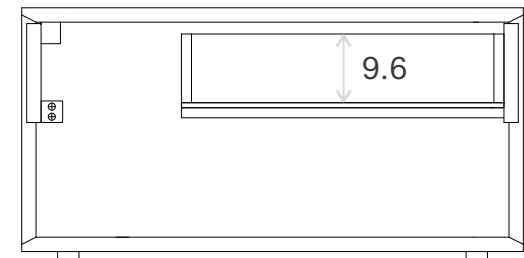

120

70

35

14

16

5

110

5

5

60

5

47.2

27.6

13.8

5.5

6.3

2.0

43.3

2.0

2.0

23.6

2.0

Ethnicraft

Nordic coffee table - Dimensions (inches)