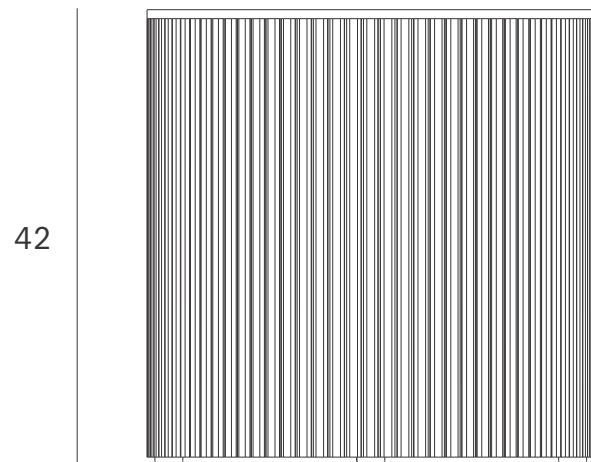

Roller Max side table round - Dimensions (cm)

Roller Max side table round - Dimensions (inches)