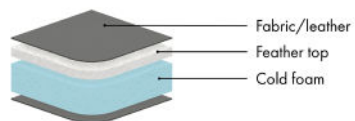

Comforts

Feather Soft - C2

Seat Cushion

The seat cushion consists of elastic cut cold foam with a feather top.