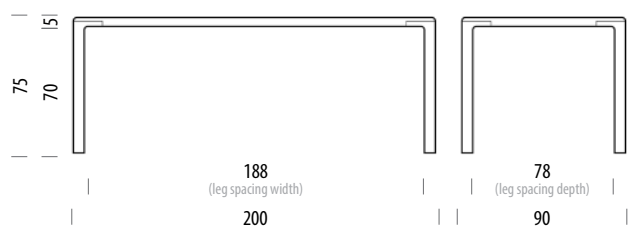

Table seating overview

Chair type	Number of chairs
Flip Chair	8