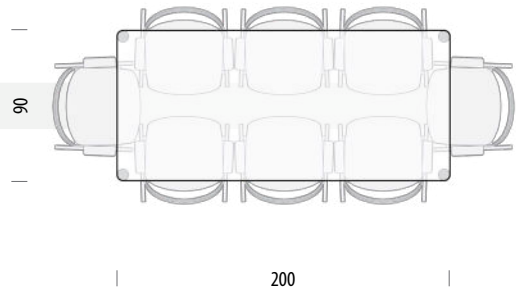

Table seating overview

Chair type	Number of chairs
Flip Chair	8