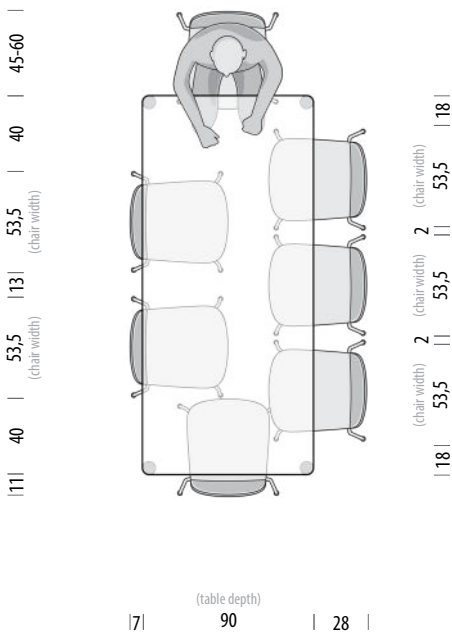

Derven Table 200 x 90 Size (cm)
Item no: 6D8/6D9 W: 200 D: 90 H: 75

deepest chair fit 6 chairs   max. seating places 8 chairs