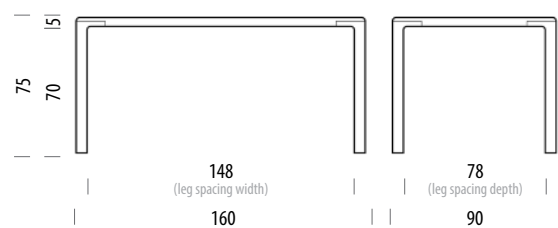

Table seating overview

Chair type	Number of chairs	
Flip Chair	6