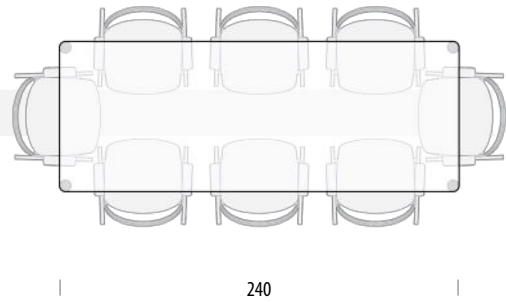

Table seating overview

Chair type	Number of chairs	90
Flip Chair	8