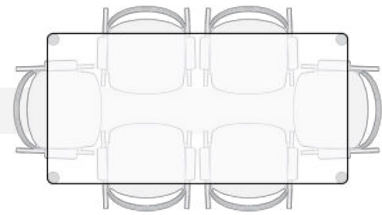

Table seating overview

Chair type	Number of chairs	
Flip Chair	6	90