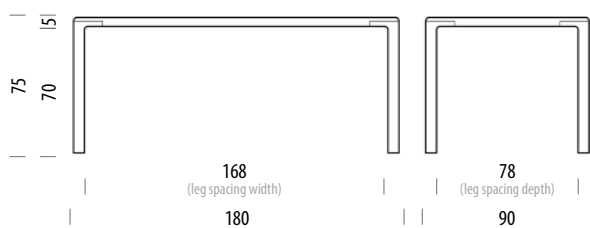

Table seating overview

Chair type	Number of chairs	
Flip Chair	6	90