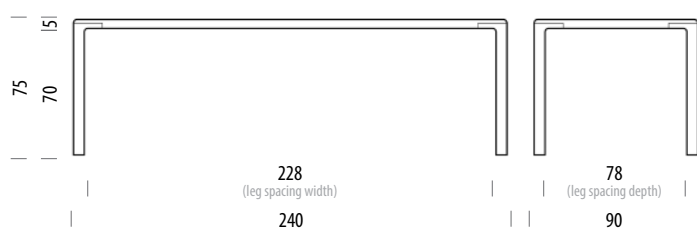

Table seating overview

Chair type	Number of chairs	90
Flip Chair	8