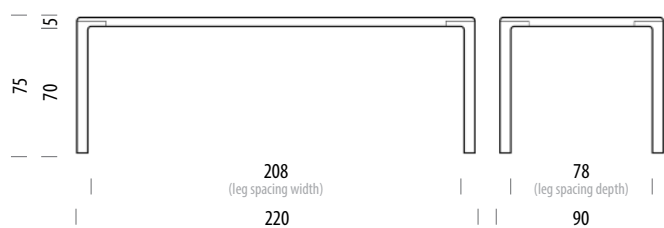

Table seating overview

Chair type	Number of chairs	
Flip Chair	8