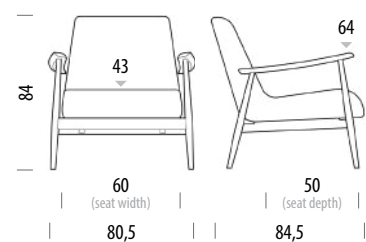

For all additional inquiries regarding Aska Lounge Chair please feel free to [contact us](#).

Aska Lounge Chair

Product facts

Version: 23-7-2025

Basic info

Design	Salih Teskeredžić
Product size	W: 80,5, D: 84,5, H: 84
Packaging	W: 85, D: 90, H: 90
Volume	0,69 m ³
Net weight	13 kg
Gross weight	17 kg

Item no. 6D2/ 6D3

Feltens gliders are included as standard • Assembled product

Additional dimensions	Width	Depth	Height
Seat	60	50	43
Armrest		64	64

Aska Lounge Chair

Available wood types and finishes

Version: 23-7-2025